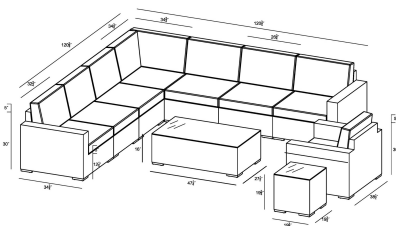

HARMONIA
LIVING

Dune 10 Piece Club Chair Sectional Set HL-DUNE-DW-10CCSEC

Product Images

Description

Bring comfort and elegance to your patio with the Dune 10 Piece Club Chair Sectional Set by Harmonia Living. The Dune Collection features a clean, simple build that will add modern style to your outdoor lounging experience. This set's high arms, teak highlights and beautiful wicker give it a unique visual appeal, while sturdy, all-weather construction ensures lasting performance across the seasons. The wicker is made with durable High-Density Polyethylene (HDPE) and finished in a beautifully textured Driftwood color, which gives it a natural feel. Its sturdy aluminum frames, triple reinforced seats and fade resistant cushions are made to endure in any outdoor setting, rain or shine. The tables are topped with extra strong tempered glass, a finishing touch that is ideal for frequent cleaning and use. If you wish to order this set through Harmonia Living's Quick Ship program, make sure to select a Quick Ship (QS) fabric before checkout! This set comes with 4 Middle Sections, 1 Left Arm Section, 1 Right Arm Section, 1 Corner Section, 1 Club Chair, 1 Rectangular Coffee Table and 1 Square End Table, perfect for your patio or outdoor lounge.

Includes

- 4x Dune Middle Sections
- 1x Dune Left Arm Section
- 1x Dune Right Arm Section
- 1x Dune Corner Section
- 1x Dune Club Chair
- 1x Dune Ottoman
- 1x Dune Coffee Table

Dimensions

- Middle Section: 26.75"W x 34.75"D x 32"H (27lbs.)
- Seat Height (No Cushion): 12.25
- Seat Height (With Cushion): 17.25