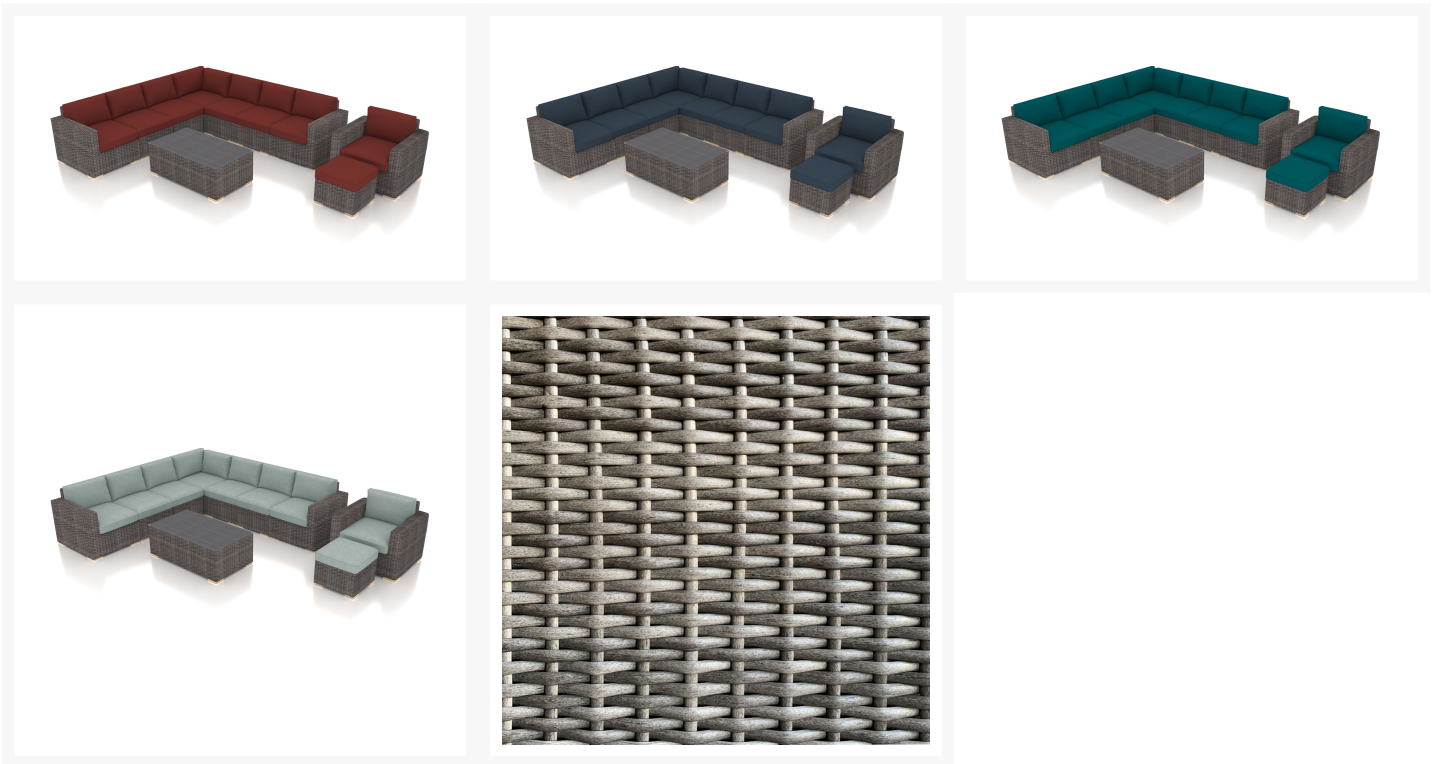

HARMONIA
LIVING

Dune 10 Piece Club Chair Sectional Set HL-DUNE-DW-10CCSEC

Product Images

Description

Bring comfort and elegance to your patio with the Dune 10 Piece Club Chair Sectional Set by Harmonia Living. The Dune Collection features a clean, simple build that will add modern style to your outdoor lounging experience. This set's high arms, teak highlights and beautiful wicker give it a unique visual appeal, while sturdy, all-weather construction ensures lasting performance across the seasons. The wicker is made with durable High-Density Polyethylene (HDPE) and finished in a beautifully textured Driftwood color, which gives it a natural feel. Its sturdy aluminum frames, triple reinforced seats and fade resistant cushions are made to endure in any outdoor setting, rain or shine. The tables are topped with extra strong tempered glass, a finishing touch that is ideal for frequent cleaning and use. If you wish to order this set through Harmonia Living's Quick Ship program, make sure to select a Quick Ship (QS) fabric before checkout! This set comes with 4 Middle Sections, 1 Left Arm Section, 1 Right Arm Section, 1 Corner Section, 1 Club Chair, 1 Rectangular Coffee Table and 1 Square End Table, perfect for your patio or outdoor lounge.

Includes

- 4x Dune Middle Sections
- 1x Dune Left Arm Section
- 1x Dune Right Arm Section
- 1x Dune Corner Section
- 1x Dune Club Chair
- 1x Dune Ottoman
- 1x Dune Coffee Table

Dimensions

- Middle Section: 26.75"W x 34.75"D x 32"H (27lbs.)
- Seat Height (No Cushion): 12.25
- Seat Height (With Cushion): 17.25