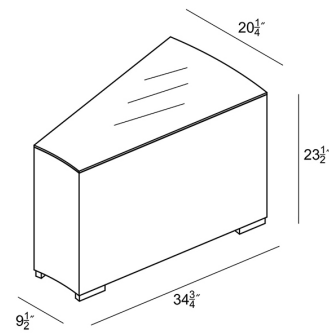

HARMONIA
LIVING

District Wedge End Table HL-DIS-TS-WET

Product Images

Description

The District Wedge End Table by Harmonia Living will bring additional style and practicality to your outdoor patio set. This piece's woven frame and weathered look give it a unique visual appeal, while sturdy, all-weather construction ensures lasting performance across the seasons. The wicker is made with durable High-Density Polyethylene (HDPE) and finished in a beautiful Textured Slate color, which gives it a natural feel. A clear tempered glass top makes cleaning an easy task, while its thick-gauged aluminum frame provides a stable, durable foundation for your new table. This table is designed to be used with the other coordinating District Sectional seating pieces.

Includes

- 1x District Wedge End Table
- 1x End Table Glass Top

Dimensions

- End Table: 34.75"W x 20.25"D x 23.5"H (35lbs.)

Features

- High-Density Polyethylene (HDPE) Wicker (Textured Slate Finish) is all-weather, recyclable and resistant to fading or cracking.
- Thick gauge, powder-coated aluminum frame is lightweight, durable and corrosion resistant.
- Includes brushed aluminum feet with plastic glides to help protect your deck or patio.
- Tempered glass table top is extra strong and made for regular outdoor exposure.
- No assembly required.