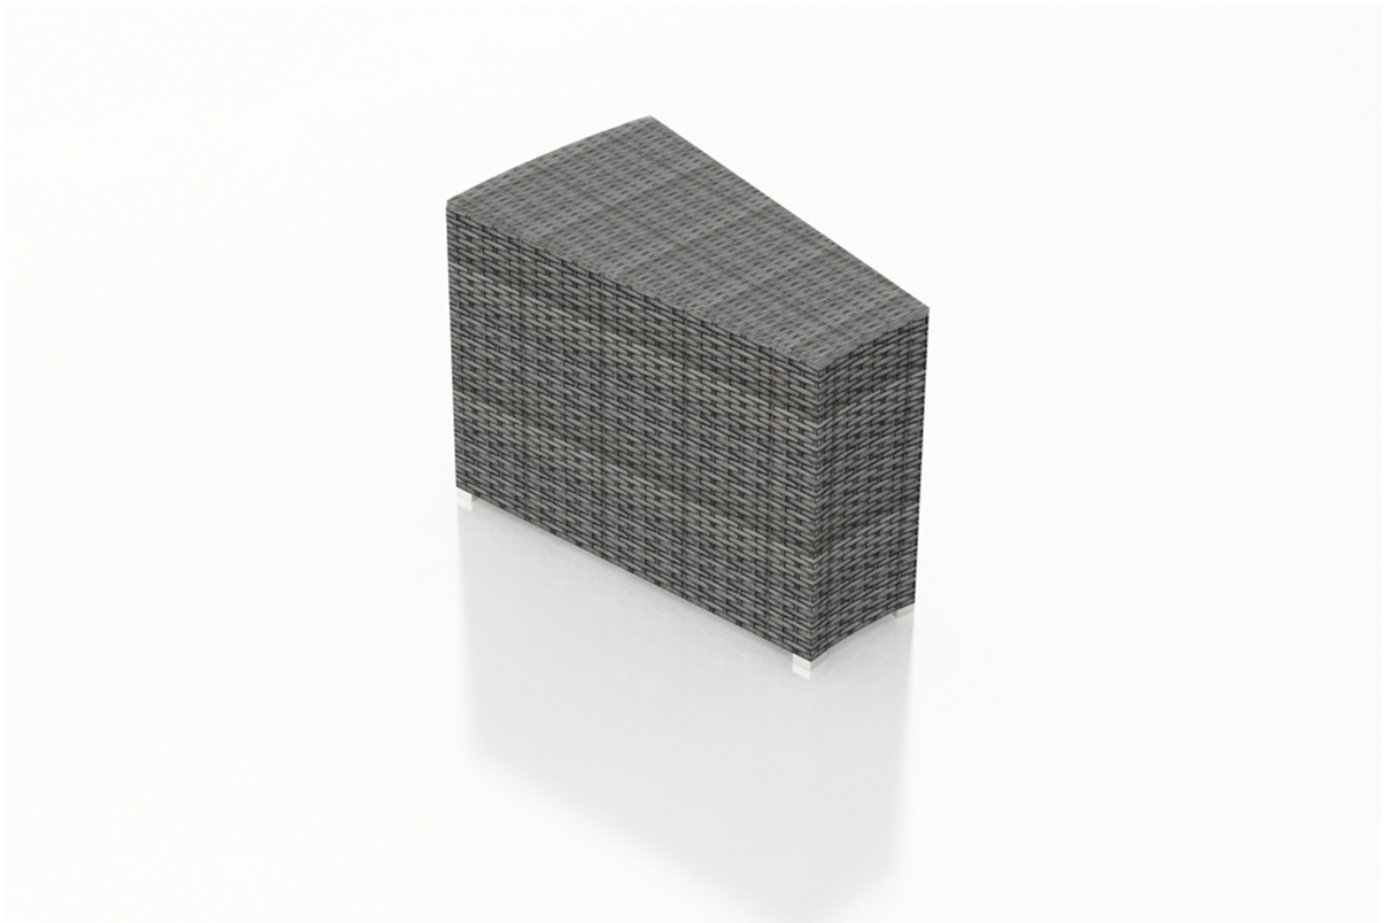

HARMONIA
LIVING

District Wedge End Table HL-DIS-TS-WET

Product Images

Description

The District Wedge End Table by Harmonia Living will bring additional style and practicality to your outdoor patio set. This piece's woven frame and weathered look give it a unique visual appeal, while sturdy, all-weather construction ensures lasting performance across the seasons. The wicker is made with durable High-Density Polyethylene (HDPE) and finished in a beautiful Textured Slate color, which gives it a natural feel. A clear tempered glass top makes cleaning an easy task, while its thick-gauged aluminum frame provides a stable, durable foundation for your new table. This table is designed to be used with the other coordinating District Sectional seating pieces.

Includes

- 1x District Wedge End Table
- 1x End Table Glass Top

Dimensions

- End Table: 34.75"W x 20.25"D x 23.5"H (35lbs.)

Features

- High-Density Polyethylene (HDPE) Wicker (Textured Slate Finish) is all-weather, recyclable and resistant to fading or cracking.
- Thick gauge, powder-coated aluminum frame is lightweight, durable and corrosion resistant.
- Includes brushed aluminum feet with plastic glides to help protect your deck or patio.
- Tempered glass table top is extra strong and made for regular outdoor exposure.
- No assembly required.