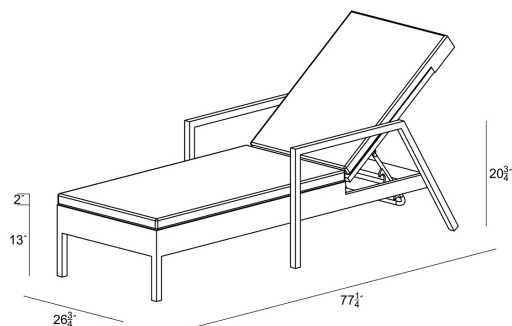

HARMONIA  
LIVING

District Reclining Chaise Lounge - Spectrum Peacock HL-DIS-TS-RCL-PC

Product Images

---

## Dimensions

- Chaise Lounge: 77.25"W x 26.75"D x 20.75"H (35lbs.)
- Seat Height (No Cushion): 13
- Seat Height (With Cushion): 15
- Back Height (Seat to Top): 27
- Arm Height: 20.75