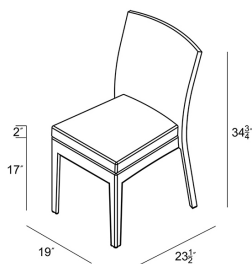

HARMONIA  
LIVING

**District Dining Side Chair - Spectrum Peacock HL-DIS-TS-DSC-PC**

**Product Images**

---

## Dimensions

- Dining Chair: 19"W x 23.5"D x 34.75"H (14lbs.)
- Seat Height (No Cushion): 17
- Seat Height (With Cushion): 20
- Back Height (Seat to Top): 14.75