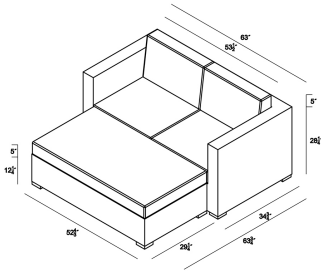

NO IMAGE

Description

The District Day Lounger by Harmonia Living will lend a modern, relaxing touch to your outdoor space, turning it into a hub for entertaining and unwinding outside. This collection's high arms, flat, woven design and weathered look give it a unique visual appeal, while sturdy, all-weather construction ensures lasting performance across the seasons. The wicker is made with durable High-Density Polyethylene (HDPE) and finished in a beautiful Textured Slate color, which gives it a natural feel. Its sturdy aluminum frame, triple reinforced seat and fade resistant cushions are made to endure in any outdoor setting, rain or shine. If you wish to order this piece through Harmonia Living's Quick Ship program, make sure to select a Quick Ship (QS) fabric before checkout! All cushions are made in the USA from Sunbrella, Outdura, and Revolution performance fabrics which carry a 5 year fade warranty. This lounger is designed to be used with the other coordinating District pieces.

Includes

- 1x District Loveseat
- 1x District Double Ottoman
- 2x Day Lounger/Double Ottomans Cushions
- 2x 27" Single Seat Back Cushions
- 2x 18" Throw Pillows

Dimensions

- Loveseat: 63"W x 34.75"D x 32.25"H (54lbs.)
- Seat Height (No Cushion): 12.25
- Seat Height (With Cushion): 17.25
- Back Height (Seat to Top): 15