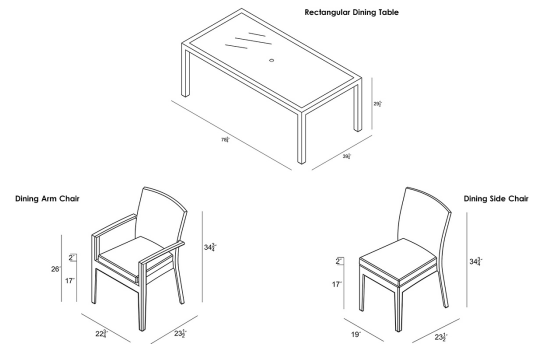

HARMONIA
LIVING

District 9 Piece Dining Set - Canvas Flax HL-DIS-TS-9DS-CF

Product Images

Description

For your next outdoor soiree, look no further than the District 9 Piece Dining Set by Harmonia Living. Perfect for seating up to 8 people, this set will bring added functionality and style to your patio! This collection's high arms, flat, woven design and weathered look give it a unique visual appeal, while sturdy, all-weather construction ensures lasting performance across the seasons. The wicker is made with durable High-Density Polyethylene (HDPE) and finished in a beautiful Textured Slate color, which gives it a natural feel. Its sturdy aluminum frames and double reinforced seats are made to endure in any outdoor setting, rain or shine. The table is topped with frosted tempered glass, a finishing touch that is ideal for frequent use and cleaning. This set comes with 6 Dining Side Chairs, 2 Dining Arm Chairs and 1 Rectangular 8-Seater Table, perfect for your patio or outdoor lounge.

Includes

- 1x District 8-Seater Rectangular Dining Table
- 2x District Dining Arm Chairs
- 6x District Dining Side Chairs
- 8x Dining Chair Cushions

Dimensions

- Dining Table: 78.75"W x 39.25"D x 29.5"H (115lbs.)
- Under Table Height: 27
- Dining Chair: 22.75"W x 23.5"D x 34.75"H (17lbs.)
- Seat Height (No Cushion): 17
- Seat Height (With Cushion): 20
- Back Height (Seat to Top): 14.75
- Arm Height: 26
- Dining Chair: 19"W x 23.5"D x 34.75"H (14lbs.)
- Seat Height (No Cushion): 17
- Seat Height (With Cushion): 20
- Back Height (Seat to Top): 14.75