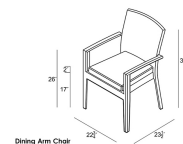

HARMONIA
LIVING

District 9 Piece Arm Square Dining Set - No Cushions HL-DIS-TS-9ASDS-NC

Product Images

Description

For your next outdoor soiree, look no further than the District 9 Piece Arm Square Dining Set by Harmonia Living. Perfect for seating up to 8 people, this set will bring added functionality and style to your patio! This collection's high arms, flat, woven design and weathered look give it a unique visual appeal, while sturdy, all-weather construction ensures lasting performance across the seasons. The wicker is made with durable High-Density Polyethylene (HDPE) and finished in a beautiful Textured Slate color, which gives it a natural feel. Its sturdy aluminum frames, double reinforced seats and fade resistant cushions are made to endure in any outdoor setting, rain or shine. The table is topped with frosted tempered glass, a finishing touch that is ideal for frequent use and cleaning. This set comes with 8 Dining Arm Chairs and 1 Square 8-Seater Table, perfect for your patio or outdoor lounge.

Includes

- 1x District 8-Seater Square Dining Table
- 8x District Dining Arm Chairs

Dimensions

- Dining Table: 59"W x 59"D x 29.5"H (125lbs.)
- Under Table Height: 27
- Dining Chair: 22.75"W x 23.5"D x 34.75"H (17lbs.)
- Seat Height (No Cushion): 17
- Seat Height (With Cushion): 20
- Back Height (Seat to Top): 14.75
- Arm Height: 26