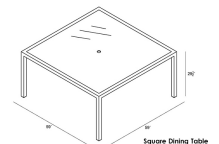

HARMONIA
LIVING

District 9 Piece Arm Square Dining Set - No Cushions HL-DIS-TS-9ASDS-NC

Product Images

Description

For your next outdoor soiree, look no further than the District 9 Piece Arm Square Dining Set by Harmonia Living. Perfect for seating up to 8 people, this set will bring added functionality and style to your patio! This collection's high arms, flat, woven design and weathered look give it a unique visual appeal, while sturdy, all-weather construction ensures lasting performance across the seasons. The wicker is made with durable High-Density Polyethylene (HDPE) and finished in a beautiful Textured Slate color, which gives it a natural feel. Its sturdy aluminum frames, double reinforced seats and fade resistant cushions are made to endure in any outdoor setting, rain or shine. The table is topped with frosted tempered glass, a finishing touch that is ideal for frequent use and cleaning. This set comes with 8 Dining Arm Chairs and 1 Square 8-Seater Table, perfect for your patio or outdoor lounge.

Includes

- 1x District 8-Seater Square Dining Table
- 8x District Dining Arm Chairs

Dimensions

- Dining Table: 59"W x 59"D x 29.5"H (125lbs.)
- Under Table Height: 27
- Dining Chair: 22.75"W x 23.5"D x 34.75"H (17lbs.)
- Seat Height (No Cushion): 17
- Seat Height (With Cushion): 20
- Back Height (Seat to Top): 14.75
- Arm Height: 26