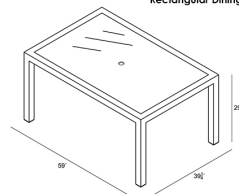

HARMONIA  
LIVING

District 7 Piece Dining Set - No Cushions HL-DIS-TS-7DS-NC

Product Images

Rectangular Dining Table

Dining Arm Chair

Dining Side Chair

## Description

---

For your next outdoor soiree, look no further than the District 7 Piece Dining Set by Harmonia Living. Perfect for seating up to 6 people, this set will bring added functionality and style to your patio! This collection's high arms, flat, woven design and weathered look give it a unique visual appeal, while sturdy, all-weather construction ensures lasting performance across the seasons. The wicker is made with durable High-Density Polyethylene (HDPE) and finished in a beautiful Textured Slate color, which gives it a natural feel. Its sturdy aluminum frames and double reinforced seats are made to endure in any outdoor setting, rain or shine. The table is topped with frosted tempered glass, a finishing touch that is ideal for frequent use and cleaning. This set comes with 4 Dining Side Chairs, 2 Dining Arm Chairs and 1 Rectangular 6-Seater Table, perfect for your patio or outdoor lounge.

## Includes

- 1x District 6-Seater Rectangular Dining Table
- 2x District Dining Arm Chairs
- 4x District Dining Side Chairs

## Dimensions

- Dining Table: 59"W x 39.25"D x 29.5"H (87lbs.)
- Under Table Height: 27
- Dining Chair: 22.75"W x 23.5"D x 34.75"H (17lbs.)
- Seat Height (No Cushion): 17
- Seat Height (With Cushion): 20
- Back Height (Seat to Top): 14.75
- Arm Height: 26
- Dining Chair: 19"W x 23.5"D x 34.75"H (14lbs.)
- Seat Height (No Cushion): 17
- Seat Height (With Cushion): 20
- Back Height (Seat to Top): 14.75