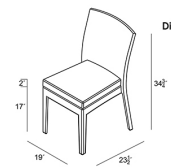

HARMONIA  
LIVING

District 7 Piece Dining Set - No Cushions HL-DIS-TS-7DS-NC

Product Images

Rectangular Dining Table

Dining Arm Chair

Dining Side Chair

## Description

---

For your next outdoor soiree, look no further than the District 7 Piece Dining Set by Harmonia Living. Perfect for seating up to 6 people, this set will bring added functionality and style to your patio! This collection's high arms, flat, woven design and weathered look give it a unique visual appeal, while sturdy, all-weather construction ensures lasting performance across the seasons. The wicker is made with durable High-Density Polyethylene (HDPE) and finished in a beautiful Textured Slate color, which gives it a natural feel. Its sturdy aluminum frames and double reinforced seats are made to endure in any outdoor setting, rain or shine. The table is topped with frosted tempered glass, a finishing touch that is ideal for frequent use and cleaning. This set comes with 4 Dining Side Chairs, 2 Dining Arm Chairs and 1 Rectangular 6-Seater Table, perfect for your patio or outdoor lounge.

## Includes

- 1x District 6-Seater Rectangular Dining Table
- 2x District Dining Arm Chairs
- 4x District Dining Side Chairs

## Dimensions

- Dining Table: 59"W x 39.25"D x 29.5"H (87lbs.)
- Under Table Height: 27
- Dining Chair: 22.75"W x 23.5"D x 34.75"H (17lbs.)
- Seat Height (No Cushion): 17
- Seat Height (With Cushion): 20
- Back Height (Seat to Top): 14.75
- Arm Height: 26
- Dining Chair: 19"W x 23.5"D x 34.75"H (14lbs.)
- Seat Height (No Cushion): 17
- Seat Height (With Cushion): 20
- Back Height (Seat to Top): 14.75