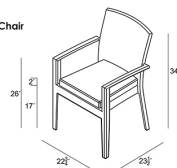

HARMONIA  
LIVING

District 7 Piece Dining Set - No Cushions HL-DIS-TS-7DS-NC

Product Images

Rectangular Dining Table

Dining Arm Chair

Dining Side Chair

## Description

---

For your next outdoor soiree, look no further than the District 7 Piece Dining Set by Harmonia Living. Perfect for seating up to 6 people, this set will bring added functionality and style to your patio! This collection's high arms, flat, woven design and weathered look give it a unique visual appeal, while sturdy, all-weather construction ensures lasting performance across the seasons. The wicker is made with durable High-Density Polyethylene (HDPE) and finished in a beautiful Textured Slate color, which gives it a natural feel. Its sturdy aluminum frames and double reinforced seats are made to endure in any outdoor setting, rain or shine. The table is topped with frosted tempered glass, a finishing touch that is ideal for frequent use and cleaning. This set comes with 4 Dining Side Chairs, 2 Dining Arm Chairs and 1 Rectangular 6-Seater Table, perfect for your patio or outdoor lounge.

## Includes

- 1x District 6-Seater Rectangular Dining Table
- 2x District Dining Arm Chairs
- 4x District Dining Side Chairs

## Dimensions

- Dining Table: 59"W x 39.25"D x 29.5"H (87lbs.)
- Under Table Height: 27
- Dining Chair: 22.75"W x 23.5"D x 34.75"H (17lbs.)
- Seat Height (No Cushion): 17
- Seat Height (With Cushion): 20
- Back Height (Seat to Top): 14.75
- Arm Height: 26
- Dining Chair: 19"W x 23.5"D x 34.75"H (14lbs.)
- Seat Height (No Cushion): 17
- Seat Height (With Cushion): 20
- Back Height (Seat to Top): 14.75