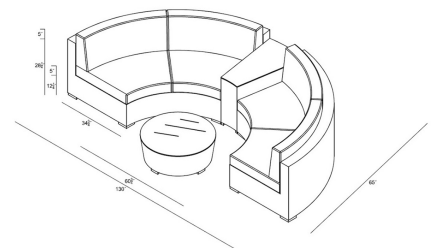

HARMONIA
LIVING

District 7 Piece Curved Sectional Set - Canvas Charcoal HL-DIS-TS-7CSEC-CC

Product Images

Description

Create the perfect outdoor gathering hotspot with the District 7 Piece Curved Sectional Set by Harmonia Living. This collection's beautiful symmetry, flat, woven design and weathered look give it a unique visual appeal, while sturdy, all-weather construction ensures lasting performance across the seasons. The wicker is made with durable High-Density Polyethylene (HDPE) and finished in a detailed Textured Slate color, which gives it a natural feel. Its sturdy aluminum frames, triple reinforced seats and fade resistant cushions are made to endure in any outdoor setting, rain or shine. The coffee table is topped with extra strong tempered glass, a finishing touch that is ideal for frequent use. If you wish to order this set through Harmonia Living's Quick Ship program, make sure to select a Quick Ship (QS) fabric before checkout! All cushions are made in the USA from Sunbrella, Outdura, and Revolution performance fabrics which carry a 5 year fade warranty. This set comes with 4 Curved Loveseats, 2 Wedge End Tables and 1 Round Coffee Table, perfect for standalone use or with a round fire pit.

Includes

- 4x District Curved Loveseats
- 1x District Round Coffee Table
- 2x District Wedge End Tables

Dimensions

- Curve Loveseat: 84.25"W x 34.75"D x 32.25"H (52lbs.)
- Seat Height (No Cushion): 12.25
- Seat Height (With Cushion): 17.25
- Back Height (Seat to Top): 15
- Arm Height: 28.25
- Coffee Table: 31.5"W x 31.5"D x 12.25"H (42lbs.)
- End Table: 34.75"W x 20.25"D x 23.5"H (35lbs.)