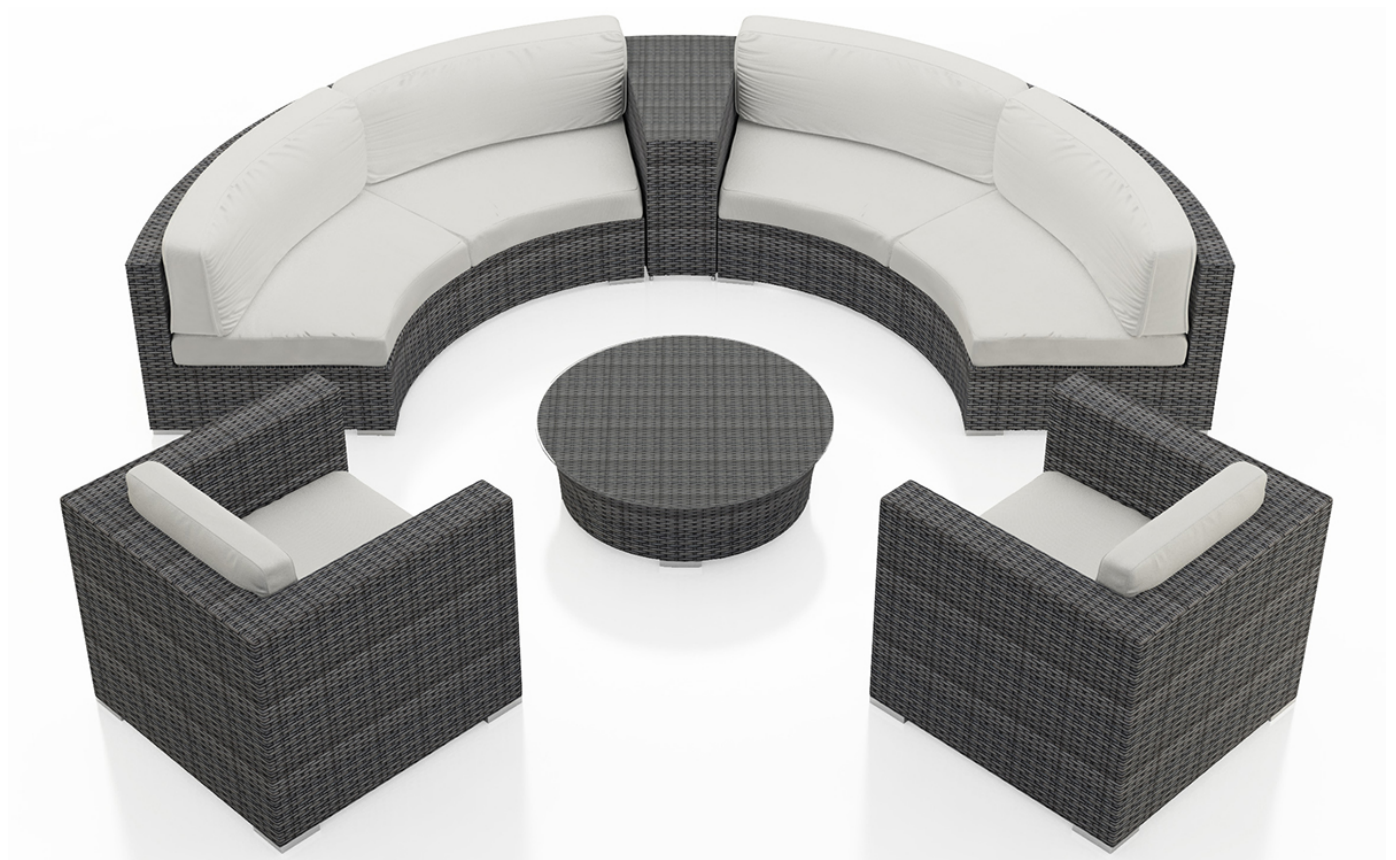

HARMONIA
LIVING

District 6 Piece Curved Sectional Set - Canvas Natural HL-DIS-TS-6CSEC-CN

Product Images

Description

Create the perfect outdoor gathering hotspot with the District 6 Piece Curved Sectional Set by Harmonia Living. This collection's beautiful symmetry, flat, woven design and weathered look give it a unique visual appeal, while sturdy, all-weather construction ensures lasting performance across the seasons. The wicker is made with durable High-Density Polyethylene (HDPE) and finished in a detailed Textured Slate color, which gives it a natural feel. Its sturdy aluminum frames, triple reinforced seats and fade resistant cushions are made to endure in any outdoor setting, rain or shine. The coffee table is topped with extra strong tempered glass, a finishing touch that is ideal for frequent use. If you wish to order this set through Harmonia Living's Quick Ship program, make sure to select a Quick Ship (QS) fabric before checkout! All cushions are made in the USA from Sunbrella, Outdura, and Revolution performance fabrics which carry a 5 year fade warranty. This set comes with 2 Curved Loveseats, 2 Club Chairs, 1 Wedge End Table and 1 Round Coffee Table, perfect for standalone use or with a round fire pit.