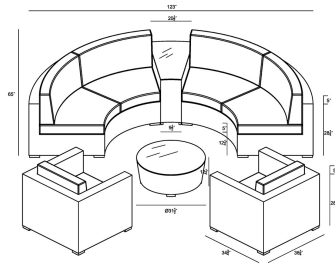

HARMONIA
LIVING

District 6 Piece Curved Sectional Set - Canvas Natural HL-DIS-TS-6CSEC-CN

Product Images

Description

Create the perfect outdoor gathering hotspot with the District 6 Piece Curved Sectional Set by Harmonia Living. This collection's beautiful symmetry, flat, woven design and weathered look give it a unique visual appeal, while sturdy, all-weather construction ensures lasting performance across the seasons. The wicker is made with durable High-Density Polyethylene (HDPE) and finished in a detailed Textured Slate color, which gives it a natural feel. Its sturdy aluminum frames, triple reinforced seats and fade resistant cushions are made to endure in any outdoor setting, rain or shine. The coffee table is topped with extra strong tempered glass, a finishing touch that is ideal for frequent use. If you wish to order this set through Harmonia Living's Quick Ship program, make sure to select a Quick Ship (QS) fabric before checkout! All cushions are made in the USA from Sunbrella, Outdura, and Revolution performance fabrics which carry a 5 year fade warranty. This set comes with 2 Curved Loveseats, 2 Club Chairs, 1 Wedge End Table and 1 Round Coffee Table, perfect for standalone use or with a round fire pit.

Includes

- 2x District Curved Loveseats
- 2x District Club Chairs
- 1x District Round Coffee Table
- 1x District Wedge End Table

Dimensions

- Curve Loveseat: 84.25"W x 34.75"D x 32.25"H (52lbs.)
- Seat Height (No Cushion): 12.25
- Seat Height (With Cushion): 17.25
- Back Height (Seat to Top): 15
- Arm Height: 28.25
- Club Chair: 36.25"W x 34.75"D x 32.25"H (35lbs.)
- Seat Height (No Cushion): 12.25
- Seat Height (With Cushion): 17.25
- Back Height (Seat to Top): 15
- Arm Height: 28.25
- Coffee Table: 31.5"W x 31.5"D x 12.25"H (42lbs.)
- End Table: 34.75"W x 20.25"D x 23.5"H (35lbs.)