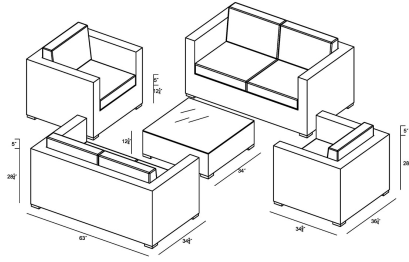

HARMONIA
LIVING

District 5 Piece Double Loveseat Set - Canvas Flax HL-DIS-TS-5LS2S-CF

Product Images

Description

The District 5 Piece Double Loveseat Set by Harmonia Living is designed to provide plenty of seating room and ensure your total comfort as you unwind outdoors. This collection's high arms, flat, woven design and weathered look give it a unique visual appeal, while sturdy, all-weather construction ensures lasting performance across the seasons. The wicker is made with durable High-Density Polyethylene (HDPE) and finished in a beautiful Textured Slate color, which gives it a natural feel. Its sturdy aluminum frames, triple reinforced seats and fade resistant cushions are made to endure in any outdoor setting, rain or shine. The coffee table is topped with extra strong tempered glass, a finishing touch that is ideal for frequent use. If you wish to order this set through Harmonia Living's Quick Ship program, make sure to select a Quick Ship (QS) fabric before checkout! All cushions are made in the USA from Sunbrella, Outdura, and Revolution performance fabrics which carry a 5 year fade warranty. This set comes with 2 Loveseats, 2 Club Chairs and 1 Square Coffee Table, perfect for your patio or outdoor lounge.

Includes

- 2x District Club Chairs
- 2x District Loveseats
- 1x District Square Coffee Table

Dimensions

- Club Chair: 36.25"W x 34.75"D x 32.25"H (35lbs.)
- Seat Height (No Cushion): 12.25
- Seat Height (With Cushion): 17.25
- Back Height (Seat to Top): 15
- Arm Height: 28.25
- Loveseat: 63"W x 34.75"D x 32.25"H (54lbs.)
- Seat Height (No Cushion): 12.25
- Seat Height (With Cushion): 17.25
- Back Height (Seat to Top): 15
- Arm Height: 28.25
- Coffee Table: 34"W x 34"D x 12.25"H (40lbs.)