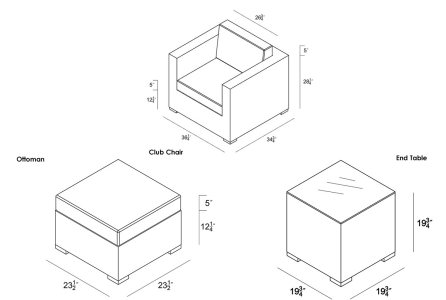

HARMONIA
LIVING

District 5 Piece Club Chair Set - Canvas Charcoal HL-DIS-TS-5CC-CC

Product Images

Description

The District 5 Piece Club Chair Set by Harmonia Living is designed to provide plenty of seating room and ensure your total comfort as you unwind outdoors. This collection's high arms, flat, woven design and weathered look give it a unique visual appeal, while sturdy, all-weather construction ensures lasting performance across the seasons. The wicker is made with durable High-Density Polyethylene (HDPE) and finished in a beautiful Textured Slate color, which gives it a natural feel. Its sturdy aluminum frames, triple reinforced seats and fade resistant cushions are made to endure in any outdoor setting, rain or shine. The end table is topped with extra strong tempered glass, a finishing touch that is ideal for frequent use. If you wish to order this set through Harmonia Living's Quick Ship program, make sure to select a Quick Ship (QS) fabric before checkout! All cushions are made in the USA from Sunbrella, Outdura, and Revolution performance fabrics which carry a 5 year fade warranty. This set comes with 2 Club Chairs, 2 Ottomans and 1 Square End Table, perfect for your patio or outdoor lounge.

Includes

- 2x District Club Chairs
- 2x District Ottomans
- 1x District End Table

Dimensions

- Club Chair: 36.25"W x 34.75"D x 32.25"H (35lbs.)
- Seat Height (No Cushion): 12.25
- Seat Height (With Cushion): 17.25
- Back Height (Seat to Top): 15
- Arm Height: 28.25
- Ottoman: 23.5"W x 23.5"D x 17.25"H (17lbs.)
- Seat Height (No Cushion): 12.25
- Seat Height (With Cushion): 17.25
- End Table: 19.75"W x 19.75"D x 19.75"H (29lbs.)