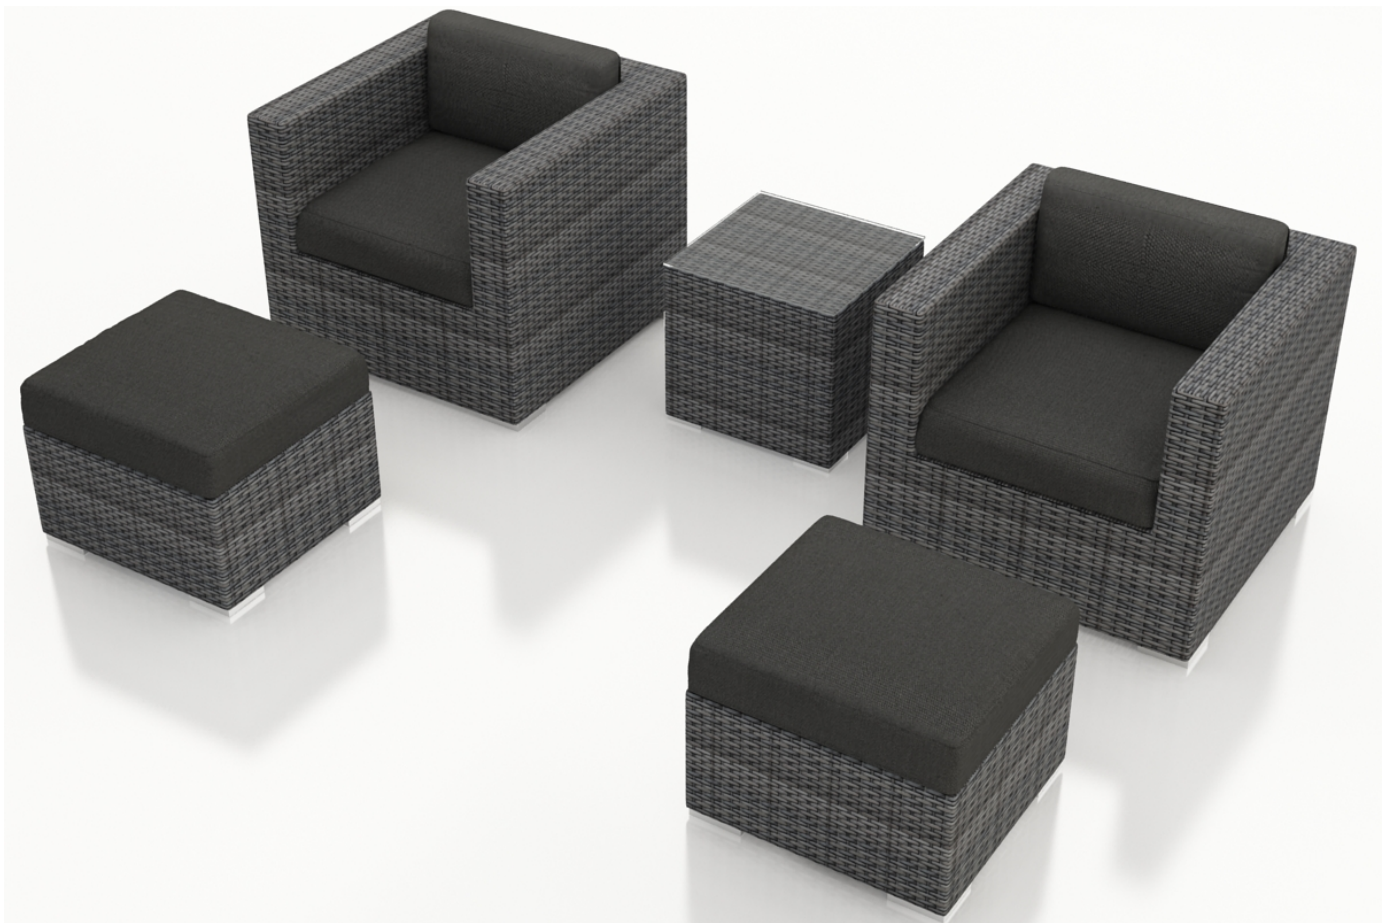

HARMONIA
LIVING

District 5 Piece Club Chair Set - Canvas Charcoal HL-DIS-TS-5CC-CC

Product Images

Description

The District 5 Piece Club Chair Set by Harmonia Living is designed to provide plenty of seating room and ensure your total comfort as you unwind outdoors. This collection's high arms, flat, woven design and weathered look give it a unique visual appeal, while sturdy, all-weather construction ensures lasting performance across the seasons. The wicker is made with durable High-Density Polyethylene (HDPE) and finished in a beautiful Textured Slate color, which gives it a natural feel. Its sturdy aluminum frames, triple reinforced seats and fade resistant cushions are made to endure in any outdoor setting, rain or shine. The end table is topped with extra strong tempered glass, a finishing touch that is ideal for frequent use. If you wish to order this set through Harmonia Living's Quick Ship program, make sure to select a Quick Ship (QS) fabric before checkout! All cushions are made in the USA from Sunbrella, Outdura, and Revolution performance fabrics which carry a 5 year fade warranty. This set comes with 2 Club Chairs, 2 Ottomans and 1 Square End Table, perfect for your patio or outdoor lounge.

Features

- High-Density Polyethylene (HDPE) Wicker (Textured Slate Finish) is all-weather, recyclable and resistant to fading or cracking.
- Thick gauge, powder-coated aluminum frames are lightweight, durable and corrosion resistant.
- Seat frames are triple reinforced for lasting durability.
- Includes brushed aluminum feet with plastic glides to help protect your deck or patio.
- Tempered glass table top is extra strong and made for regular outdoor exposure.