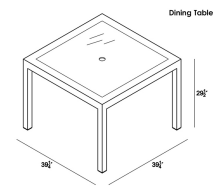

HARMONIA
LIVING

District 5 Piece Arm Square Dining Set - No Cushions HL-DIS-TS-5ADS-NC

Product Images

Description

For your next outdoor soiree, look no further than the 5 Piece Arm Square Dining Set by Harmonia Living. Perfect for seating up to 4 people, this set will bring added functionality and style to your patio! This collection's high arms, flat, woven design and weathered look give it a unique visual appeal, while sturdy, all-weather construction ensures lasting performance across the seasons. The wicker is made with durable High-Density Polyethylene (HDPE) and finished in a beautiful Textured Slate color, which gives it a natural feel. Its sturdy aluminum frames, double reinforced seats and fade resistant cushions are made to endure in any outdoor setting, rain or shine. The table is topped with frosted tempered glass, a finishing touch that is ideal for frequent use and cleaning. This set comes with 4 Dining Arm Chairs and 1 Square 4-Seater Table, perfect for your patio or outdoor lounge.

Includes

- 1x District 4-Seater Square Dining Table
- 4x District Dining Arm Chairs

Dimensions

- Dining Table: 39.25"W x 39.25"D x 29.5"H (65lbs.)
- Under Table Height: 27
- Dining Chair: 22.75"W x 23.5"D x 34.75"H (17lbs.)
- Seat Height (No Cushion): 17
- Seat Height (With Cushion): 20
- Back Height (Seat to Top): 14.75
- Arm Height: 26