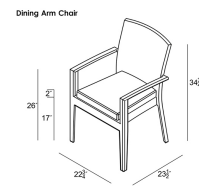

HARMONIA
LIVING

District 5 Piece Arm Square Dining Set - No Cushions HL-DIS-TS-5ADS-NC

Product Images

Description

For your next outdoor soiree, look no further than the 5 Piece Arm Square Dining Set by Harmonia Living. Perfect for seating up to 4 people, this set will bring added functionality and style to your patio! This collection's high arms, flat, woven design and weathered look give it a unique visual appeal, while sturdy, all-weather construction ensures lasting performance across the seasons. The wicker is made with durable High-Density Polyethylene (HDPE) and finished in a beautiful Textured Slate color, which gives it a natural feel. Its sturdy aluminum frames, double reinforced seats and fade resistant cushions are made to endure in any outdoor setting, rain or shine. The table is topped with frosted tempered glass, a finishing touch that is ideal for frequent use and cleaning. This set comes with 4 Dining Arm Chairs and 1 Square 4-Seater Table, perfect for your patio or outdoor lounge.

Includes

- 1x District 4-Seater Square Dining Table
- 4x District Dining Arm Chairs

Dimensions

- Dining Table: 39.25"W x 39.25"D x 29.5"H (65lbs.)
- Under Table Height: 27
- Dining Chair: 22.75"W x 23.5"D x 34.75"H (17lbs.)
- Seat Height (No Cushion): 17
- Seat Height (With Cushion): 20
- Back Height (Seat to Top): 14.75
- Arm Height: 26