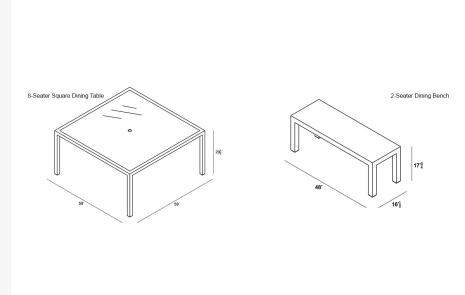

HARMONIA
LIVING

District 5 Piece 8-Seat Bench Square Dining Set - Canvas Flax HL-DIS-TS-8BSDL-CF

Product Images

Description

For your next outdoor soiree, look no further than the District 5 Piece 8-Seat Bench Square Dining Set by Harmonia Living. Perfect for seating up to 8 people, this set will bring added functionality and style to your patio! This collection's flat, woven design and weathered look give it a unique visual appeal, while sturdy, all-weather construction ensures lasting performance across the seasons. The wicker is made with durable High-Density Polyethylene (HDPE) and finished in a beautiful Textured Slate color, which gives it a natural feel. Its sturdy aluminum frames and double reinforced seats are made to endure in any outdoor setting, rain or shine. The table is topped with frosted tempered glass, a finishing touch that is ideal for frequent use and cleaning. This set comes with 4 2-Seater Dining Benches and 1 Square 8-Seater Table, perfect for your patio or outdoor lounge.

Includes

- 1x District 8-Seater Square Dining Table
- 4x District 2-Seater Dining Benches
- 4x 2-Seater Dining Bench Cushions

Dimensions

- Dining Table: 59"W x 59"D x 29.5"H (125lbs.)
- Under Table Height: 27
- Bench: 48"W x 16.5"D x 17.75"H (15lbs.)
- Seat Height (No Cushion): 17.75
- Seat Height (With Cushion): 19.75