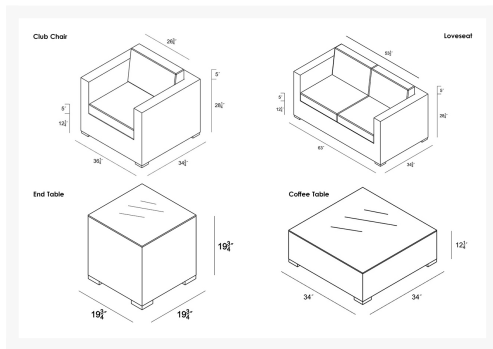

HARMONIA
LIVING

District 4 Piece Sofa Set - Canvas Charcoal HL-DIS-TS-4SS-CC

Product Images

Description

The District 4 Piece Sofa Set by Harmonia Living is designed to provide plenty of seating room and ensure your total comfort as you unwind outdoors. This collection's high arms, flat, woven design and weathered look give it a unique visual appeal, while sturdy, all-weather construction ensures lasting performance across the seasons. The wicker is made with durable High-Density Polyethylene (HDPE) and finished in a beautiful Textured Slate color, which gives it a natural feel. Its sturdy aluminum frames, triple reinforced seats and fade resistant cushions are made to endure in any outdoor setting, rain or shine. The coffee table is topped with extra strong tempered glass, a finishing touch that is ideal for frequent use. If you wish to order this set through Harmonia Living's Quick Ship program, make sure to select a Quick Ship (QS) fabric before checkout! All cushions are made in the USA from Sunbrella, Outdura, and Revolution performance fabrics which carry a 5 year fade warranty. This set comes with 2 Club Chairs, 1 Loveseat and 1 Square Coffee Table, perfect for your patio or outdoor lounge.

Includes

- 2x District Club Chairs
- 1x District Loveseat
- 1x District Square Coffee Table

Dimensions

- Club Chair: 36.25"W x 34.75"D x 32.25"H (35lbs.)
- Seat Height (No Cushion): 12.25
- Seat Height (With Cushion): 17.25
- Back Height (Seat to Top): 15
- Arm Height: 28.25
- Loveseat: 63"W x 34.75"D x 32.25"H (54lbs.)
- Seat Height (No Cushion): 12.25
- Seat Height (With Cushion): 17.25
- Back Height (Seat to Top): 15
- Arm Height: 28.25
- Coffee Table: 34"W x 34"D x 12.25"H (40lbs.)