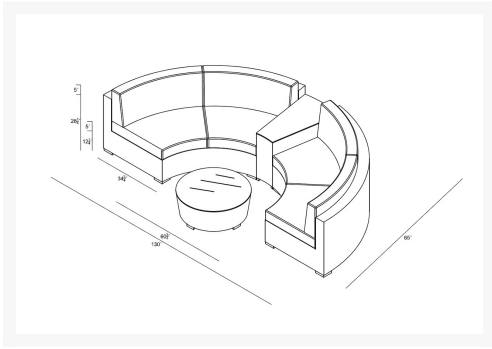

HARMONIA
LIVING

District 4 Piece Curved Sectional Set - Canvas Charcoal HL-DIS-TS-4CSEC-CC

Product Images

Description

Create the perfect outdoor gathering hotspot with the District 4 Piece Curved Sectional Set by Harmonia Living. This collection's beautiful symmetry, flat, woven design and weathered look give it a unique visual appeal, while sturdy, all-weather construction ensures lasting performance across the seasons. The wicker is made with durable High-Density Polyethylene (HDPE) and finished in a detailed Textured Slate color, which gives it a natural feel. Its sturdy aluminum frames, triple reinforced seats and fade resistant cushions are made to endure in any outdoor setting, rain or shine. If you wish to order this set through Harmonia Living's Quick Ship program, make sure to select a Quick Ship (QS) fabric before checkout! All cushions are made in the USA from Sunbrella, Outdura, and Revolution performance fabrics which carry a 5 year fade warranty. This set comes with 2 Curved Loveseats, 1 Wedge End Table and 1 Round Coffee Table, perfect for use with a round fire pit or table.

Includes

- 2x District Curved Loveseats
- 1x District Round Coffee Table
- 1x District Wedge End Table

Dimensions

- Curve Loveseat: 84.25"W x 34.75"D x 32.25"H (52lbs.)
- Seat Height (No Cushion): 12.25
- Seat Height (With Cushion): 17.25
- Back Height (Seat to Top): 15
- Arm Height: 28.25
- Coffee Table: 31.5"W x 31.5"D x 12.25"H (42lbs.)
- End Table: 34.75"W x 20.25"D x 23.5"H (35lbs.)