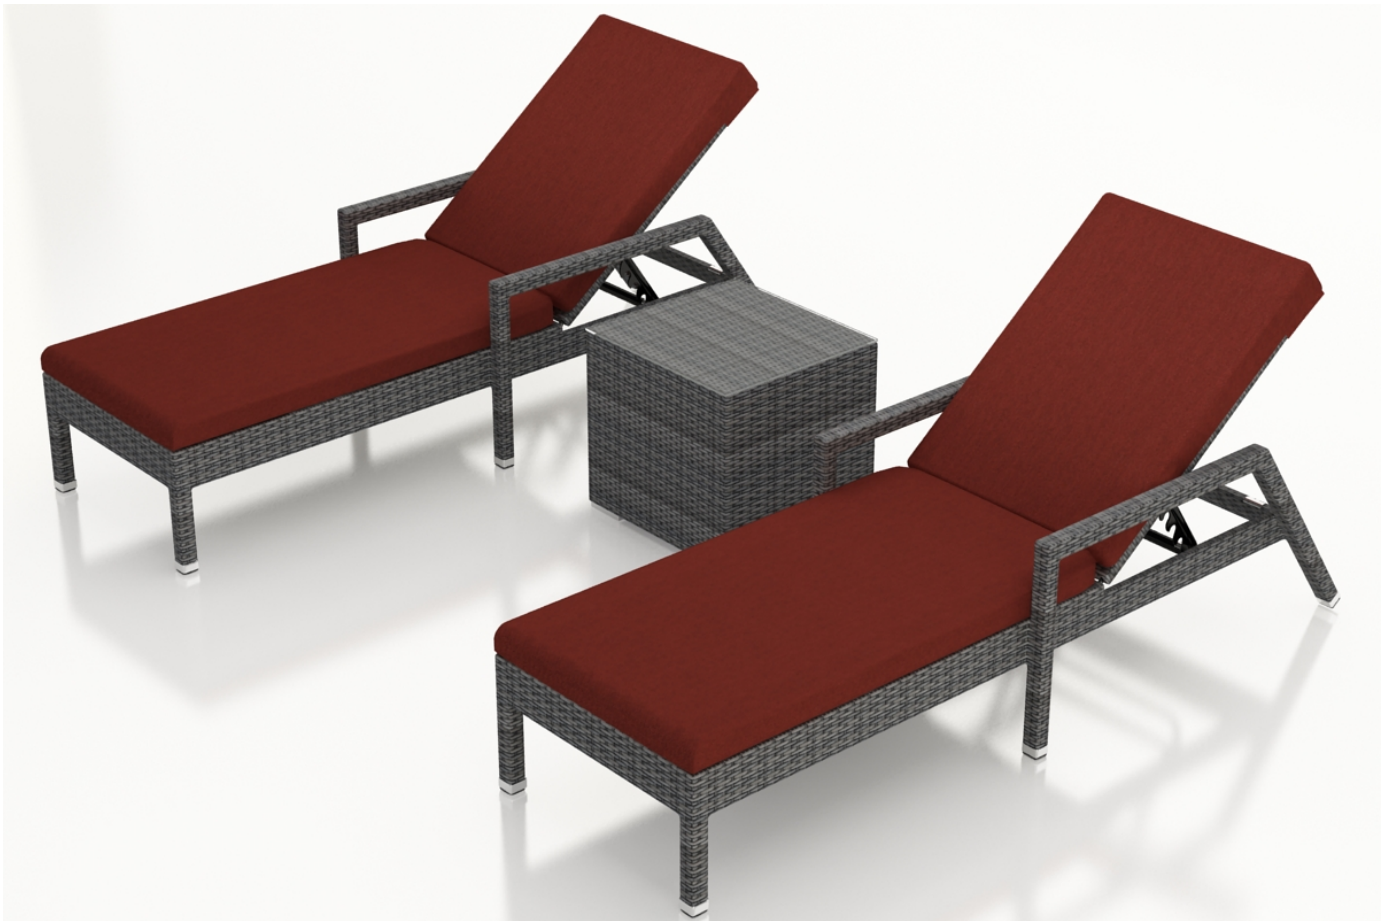

HARMONIA
LIVING

District 3 Piece Reclining Chaise Lounge Set - Canvas Henna HL-DIS-TS-3RCLS-HN

Product Images

Description

Create your ideal poolside or mountain view deck with the District 3 Piece Reclining Chaise Lounge Set by Harmonia Living. This collection's clean lines, flat, woven design and weathered look give it a unique visual appeal, while sturdy, all-weather construction ensures lasting performance across the seasons. The wicker is made with durable High-Density Polyethylene (HDPE) and finished in a detailed Textured Slate color, which gives it a natural feel. Its sturdy aluminum frames and triple reinforced seats are made to endure in any outdoor setting, rain or shine. The chaises recline fully up and down, allowing you to adjust them to your maximum comfort level. The end table is topped with extra strong tempered glass, a finishing touch that is ideal for frequent use. This set comes with 2 Chaise Lounges and 1 Square End Table, perfect for your patio or outdoor lounge.

Features

- High Density Polyethylene (HDPE) Recyclable All Weather Wicker! UV inhibitors prevent fading and cracking in the sun. Each strand is lightly textured and features a subtle mix of color to create a natural look you and your guests will love.
- Thick gauge aluminum frames with powder coated paint finish.
- Triple reinforced seat frame for lasting durability.
- Brushed aluminum feet with protective plastic glides.
- Tempered glass table top is extra strong and made for regular outdoor exposure.
- No assembly required.
- Optional cushions are available in Sunbrella, Outdura and Revolution performance fabrics, which are distinctive, fade resistant and easy to clean. Cushions are made in the USA.

- Cushion cover comes with a zipper for easy removal.
- A self-welt (seam piping) can be added for a tailored look.