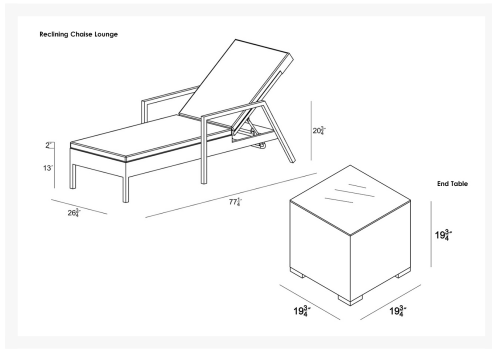

HARMONIA
LIVING

District 3 Piece Reclining Chaise Lounge Set - Canvas Henna HL-DIS-TS-3RCLS-HN

Product Images

Description

Create your ideal poolside or mountain view deck with the District 3 Piece Reclining Chaise Lounge Set by Harmonia Living. This collection's clean lines, flat, woven design and weathered look give it a unique visual appeal, while sturdy, all-weather construction ensures lasting performance across the seasons. The wicker is made with durable High-Density Polyethylene (HDPE) and finished in a detailed Textured Slate color, which gives it a natural feel. Its sturdy aluminum frames and triple reinforced seats are made to endure in any outdoor setting, rain or shine. The chaises recline fully up and down, allowing you to adjust them to your maximum comfort level. The end table is topped with extra strong tempered glass, a finishing touch that is ideal for frequent use. This set comes with 2 Chaise Lounges and 1 Square End Table, perfect for your patio or outdoor lounge.

Includes

- 2x District Reclining Chaise Lounges
- 2x Reclining Chaise Lounge Cushions
- 1x District End Table

Dimensions

- Chaise Lounge: 77.25"W x 26.75"D x 20.75"H (35lbs.)
- Seat Height (No Cushion): 13
- Seat Height (With Cushion): 15
- Back Height (Seat to Top): 27
- Arm Height: 20.75
- End Table: 19.75"W x 19.75"D x 19.75"H (29lbs.)

- Cushion cover comes with a zipper for easy removal.
- A self-welt (seam piping) can be added for a tailored look.