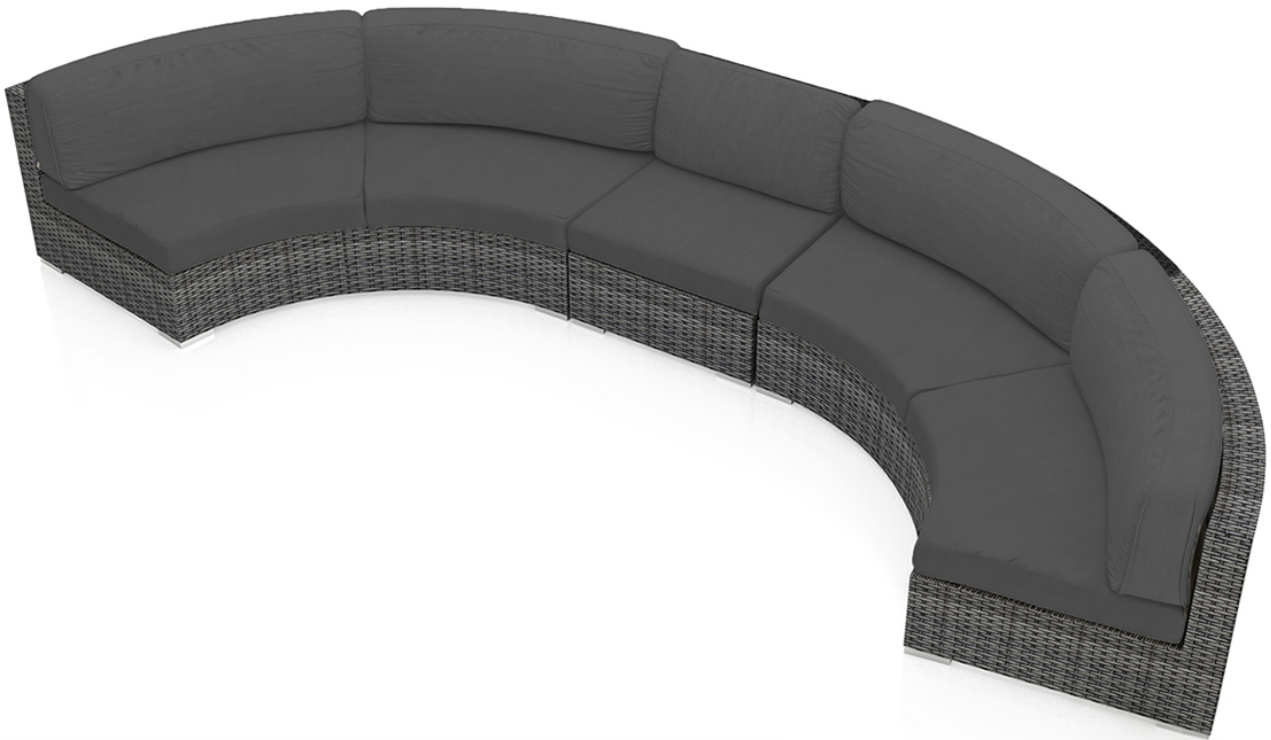

HARMONIA
LIVING

District 3 Piece Extended Curved Sectional Set - Canvas Charcoal HL-DIS-TS-3MCSEC-CC

Product Images

Description

Create the perfect outdoor gathering hotspot with the District 3 Piece Extended Curved Sectional Set by Harmonia Living. This collection's beautiful symmetry, flat, woven design and weathered look give it a unique visual appeal, while sturdy, all-weather construction ensures lasting performance across the seasons. The wicker is made with durable High-Density Polyethylene (HDPE) and finished in a detailed Textured Slate color, which gives it a natural feel. Its sturdy aluminum frames, triple reinforced seats and fade resistant cushions are made to endure in any outdoor setting, rain or shine. If you wish to order this set through Harmonia Living's Quick Ship program, make sure to select a Quick Ship (QS) fabric before checkout! All cushions are made in the USA from Sunbrella, Outdura, and Revolution performance fabrics which carry a 5 year fade warranty. This set comes with 2 Curved Loveseats and 1 Middle Section, perfect for use with a round fire pit or table.

Includes

- 2x District Curved Loveseats
- 1x District Middle Section

Dimensions

- Curve Loveseat: 84.25"W x 34.75"D x 32.25"H (52lbs.)
- Seat Height (No Cushion): 12.25
- Seat Height (With Cushion): 17.25
- Back Height (Seat to Top): 15
- Arm Height: 28.25
- Middle Section: 26.75"W x 34.75"D x 32.25"H (24lbs.)
- Seat Height (No Cushion): 12.25
- Seat Height (With Cushion): 17.25
- Back Height (Seat to Top): 15
- Arm Height: 28.25