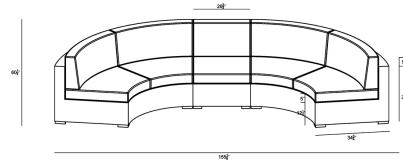

HARMONIA
LIVING

District 3 Piece Extended Curved Sectional Set - Canvas Charcoal HL-DIS-TS-3MCSEC-CC

Product Images

Description

Create the perfect outdoor gathering hotspot with the District 3 Piece Extended Curved Sectional Set by Harmonia Living. This collection's beautiful symmetry, flat, woven design and weathered look give it a unique visual appeal, while sturdy, all-weather construction ensures lasting performance across the seasons. The wicker is made with durable High-Density Polyethylene (HDPE) and finished in a detailed Textured Slate color, which gives it a natural feel. Its sturdy aluminum frames, triple reinforced seats and fade resistant cushions are made to endure in any outdoor setting, rain or shine. If you wish to order this set through Harmonia Living's Quick Ship program, make sure to select a Quick Ship (QS) fabric before checkout! All cushions are made in the USA from Sunbrella, Outdura, and Revolution performance fabrics which carry a 5 year fade warranty. This set comes with 2 Curved Loveseats and 1 Middle Section, perfect for use with a round fire pit or table.

Includes

- 2x District Curved Loveseats
- 1x District Middle Section

Dimensions

- Curve Loveseat: 84.25"W x 34.75"D x 32.25"H (52lbs.)
- Seat Height (No Cushion): 12.25
- Seat Height (With Cushion): 17.25
- Back Height (Seat to Top): 15
- Arm Height: 28.25
- Middle Section: 26.75"W x 34.75"D x 32.25"H (24lbs.)
- Seat Height (No Cushion): 12.25
- Seat Height (With Cushion): 17.25
- Back Height (Seat to Top): 15
- Arm Height: 28.25