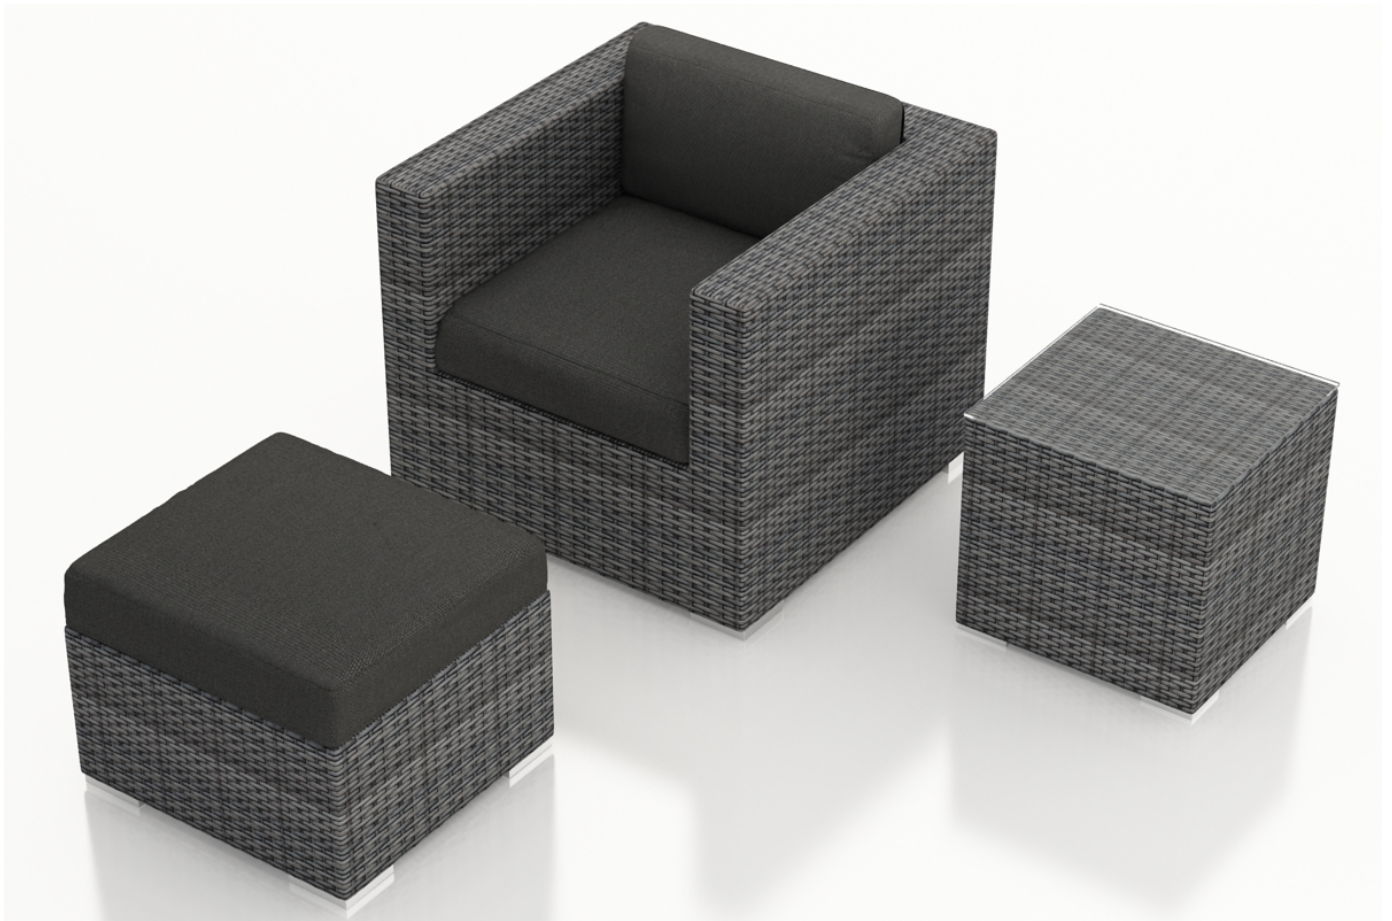

HARMONIA
LIVING

District 3 Piece Club Chair Set - Canvas Charcoal HL-DIS-TS-3CC-CC

Product Images

Description

The 3 Piece District Club Chair Set by Harmonia Living is designed to provide plenty of seating room and ensure your total comfort as you unwind outdoors. This collection's high arms, flat, woven design and weathered look give it a unique visual appeal, while sturdy, all-weather construction ensures lasting performance across the seasons. The wicker is made with durable High-Density Polyethylene (HDPE) and finished in a beautiful Textured Slate color, which gives it a natural feel. Its sturdy aluminum frames, triple reinforced seats and fade resistant cushions are made to endure in any outdoor setting, rain or shine. The end table is topped with extra strong tempered glass, a finishing touch that is ideal for frequent use. If you wish to order this set through Harmonia Living's Quick Ship program, make sure to select a Quick Ship (QS) fabric before checkout! All cushions are made in the USA from Sunbrella, Outdura, and Revolution performance fabrics which carry a 5 year fade warranty. This set comes with 1 Club Chair, 1 Ottoman and 1 Square End Table, perfect for your patio or outdoor lounge.

Features

- High-Density Polyethylene (HDPE) Wicker (Textured Slate Finish) is all-weather, recyclable and resistant to fading or cracking.
- Thick gauge, powder-coated aluminum frames are lightweight, durable and corrosion resistant.
- Seat frames are triple reinforced for lasting durability.
- Includes brushed aluminum feet with plastic glides to help protect your deck or patio.