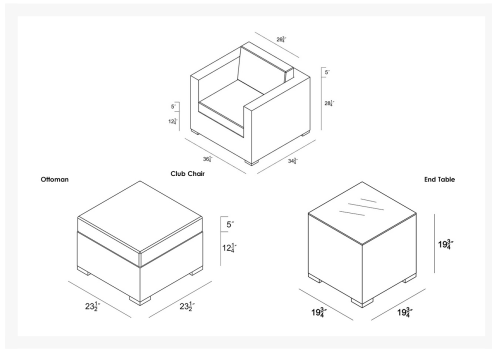

HARMONIA
LIVING

District 3 Piece Club Chair Set - Canvas Charcoal HL-DIS-TS-3CC-CC

Product Images

Description

The 3 Piece District Club Chair Set by Harmonia Living is designed to provide plenty of seating room and ensure your total comfort as you unwind outdoors. This collection's high arms, flat, woven design and weathered look give it a unique visual appeal, while sturdy, all-weather construction ensures lasting performance across the seasons. The wicker is made with durable High-Density Polyethylene (HDPE) and finished in a beautiful Textured Slate color, which gives it a natural feel. Its sturdy aluminum frames, triple reinforced seats and fade resistant cushions are made to endure in any outdoor setting, rain or shine. The end table is topped with extra strong tempered glass, a finishing touch that is ideal for frequent use. If you wish to order this set through Harmonia Living's Quick Ship program, make sure to select a Quick Ship (QS) fabric before checkout! All cushions are made in the USA from Sunbrella, Outdura, and Revolution performance fabrics which carry a 5 year fade warranty. This set comes with 1 Club Chair, 1 Ottoman and 1 Square End Table, perfect for your patio or outdoor lounge.

Includes

- 1x District Club Chair
- 1x District Ottoman
- 1x District End Table

Dimensions

- Club Chair: 36.25"W x 34.75"D x 32.25"H (35lbs.)
- Seat Height (No Cushion): 12.25
- Seat Height (With Cushion): 17.25
- Back Height (Seat to Top): 15
- Arm Height: 28.25
- Ottoman: 23.5"W x 23.5"D x 17.25"H (17lbs.)
- Seat Height (No Cushion): 12.25
- Seat Height (With Cushion): 17.25
- End Table: 19.75"W x 19.75"D x 19.75"H (29lbs.)