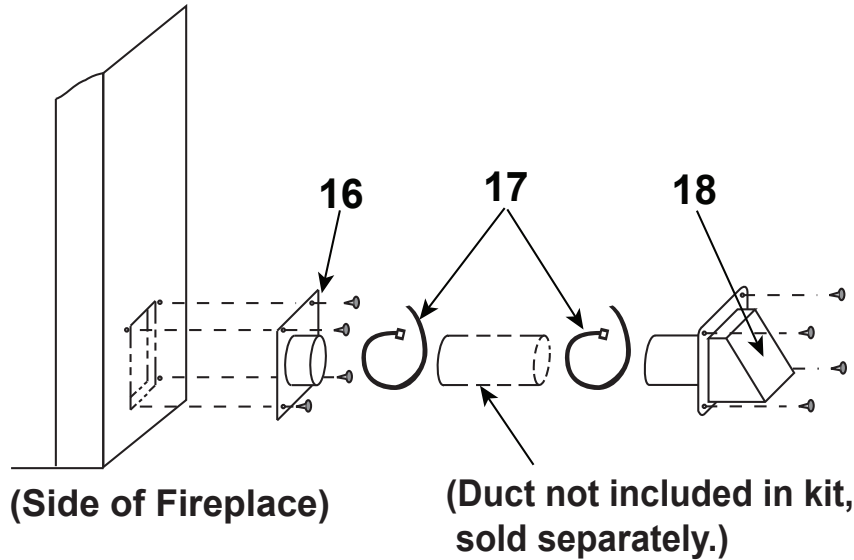

Outside Air Plate Assembly

IMPORTANT: THIS IS DATED INFORMATION. Parts must be ordered from a dealer or distributor. **Hearth and Home Technologies does not sell directly to consumers.** Provide model number and serial number when requesting service parts from your dealer or distributor.

ITEM	DESCRIPTION	COMMENTS	PART NUMBER
16	Outside Air Plate Assembly		19081A
17	Long Cable Tie	No longer available	SRV19954
18	Outside Air Shield		SRV33271
	Air Kit Fastener Pack		13580
	Damper Weight		SRV19785
	Door Pivot Clip	Qty 4 req	SRV31527
	Door Track (Upper)	Qty 2 req	SRV15427BK
	Door Track (lower)	Qty 2 req	SRV4012-001BK
	Firescreen Rod	Qty 4 req	SRV12052
	Gas Access Panel (for use with Air Kit)		31636
	Grate Clip	Qty 2 req	SRV28062
	Nailing Flange	Qty 8 req	31190
	Refractory Retainer	No longer available	16675B
	Refractory Retainer	Qty 4 req	SRV11847
	Refractory Standoff	Qty 2 req	16678
	Smoke Shelf	Qty 2 req	16676
	Smoke Shield Kit		SRV4012-036BK
	Strip Protector	Qty 4 req	SRV18320
	Touch-Up Paint		71479
	Installation Manual		4012-134
	Owners Manual		4012-135