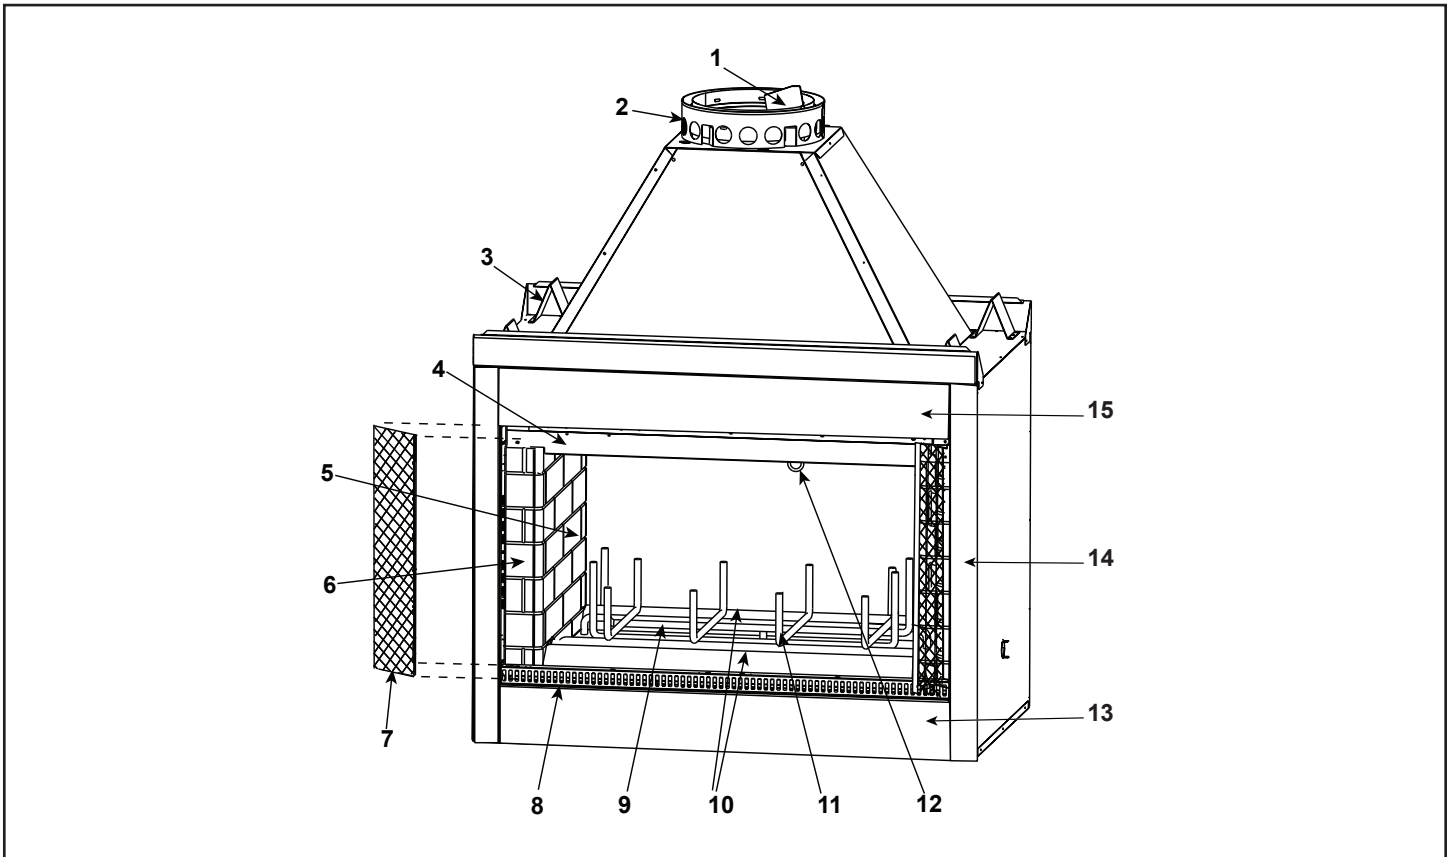

Service Parts

DSR42

42" See-thru
Woodburning Fireplace

Beginning Manufacturing Date: Apr 1992
Ending Manufacturing Date: Active

IMPORTANT: THIS IS DATED INFORMATION. Parts must be ordered from a dealer or distributor. **Hearth and Home Technologies does not sell directly to consumers.** Provide model number and serial number when requesting service parts from your dealer or distributor.

ITEM	DESCRIPTION	COMMENTS	PART NUMBER
1	Damper Blade Assembly		SRV34487
2	Starter Section Assembly		22072B
3	Top Standoffs	Qty 4 req	SRV4044-111
4	Smoke Shield	Qty 2 req	SRV16829BK
5	Refractory - Back	Qty 2 req	16672
6	Refractory - Side	Qty 4 req	16948A
7	Firescreen Assembly	Qty 4 req	26053
	Firescreen Handle		SRV10002
8	Door Support	Qty 2 req	16697D
9	Hearth Refractory		16673A
10	Ashlip	Qty 2 req	16674B
11	Grate		GR11
12	Damper Control		16663
13	Front Face (Bottom)		SRV12848BK
14	Column (Right or Left)		SRV16689BK
15	Front Face (Top)		SRV16687BK