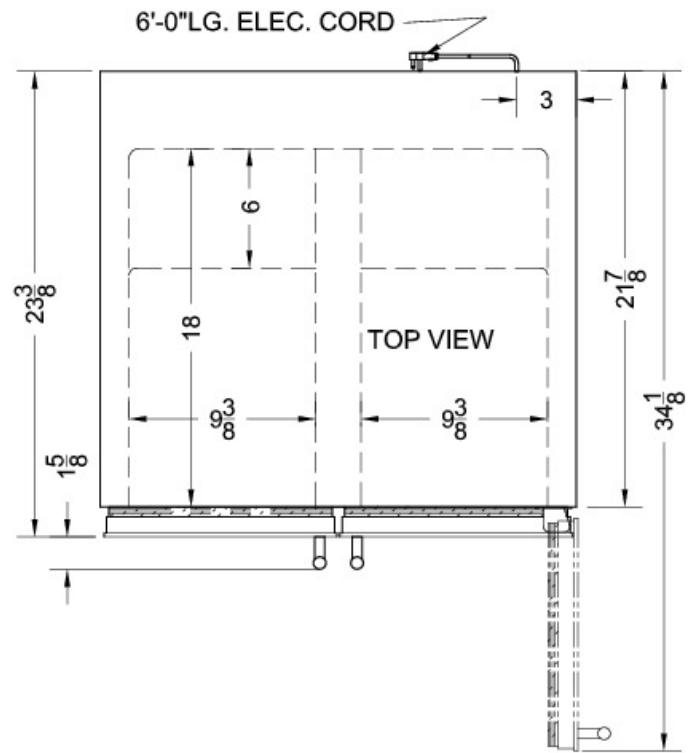

CLFD24WC

34.5" x 23.88" x 23.38" (H x W x D)

French door dual zone wine cellar for built-in or freestanding use, with seamless SS trimmed low-e glass doors

Highlights:

Chill white and sparkling wine while preserving red in two distinct temperature zones

CLFD24WC Specifications:

Height	34.5"
Width	23.88"
Depth	23.38"
Ext Depth with Handle	25.0"
Interior Height 1	26.0"
Interior Width 1	9.38"
Interior Depth 1	18.0"
Interior Height 2	26.0"
Interior Width 2	9.38"
Interior Depth 2	18.0"
Comp Step Height	4.38"
Comp Step Width	9.38"
Comp Step Depth	6.0"
Shipping Weight	140.0 lbs.
Weight	119.0 lbs.
Amps	2.0
US Electrical Safety	CSA
Voltage/Frequency	115 V AC/60 Hz
Canadian Electrical Safety	CSA
Reversible	No
Door Swing	French
Shelf Quantity	12
Shelf Type	Wire
Wine Bottle Holder	true
Defrost Type	Automatic
Depth with door at 90°	34.13"
Fan Type	Interior and Exterior
Light	true
Thermostat Type	Digital
Refrigerant Type	R134a
Low Side PSI	103.0
Level Legs Quantity	2
High Side PSI	270.0
Freon Oz	4.23
Compressor Warranty	5 Years
Parts/Labor Warranty	1 Year