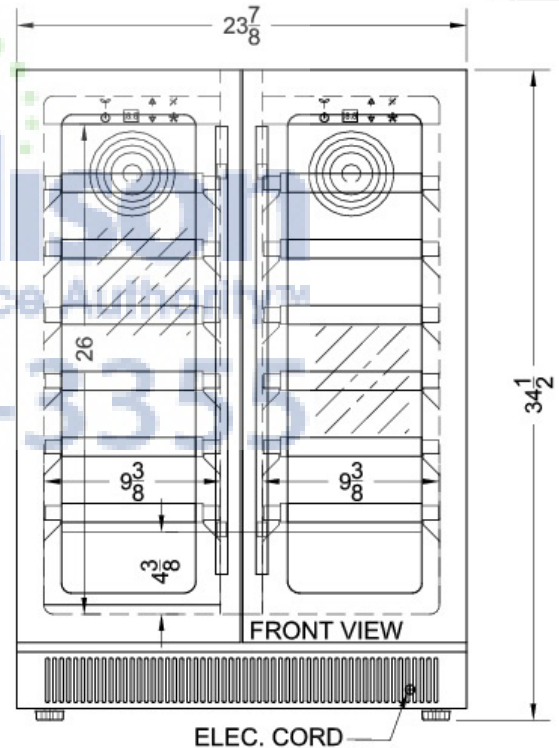

CLFD24WC

34.5" x 23.88" x 23.38" (H x W x D)

French door dual zone wine cellar for built-in or freestanding use, with seamless SS trimmed low-e glass doors

Highlights:

Chill white and sparkling wine while preserving red in two distinct temperature zones

CLFD24WC Specifications:

Height	34.5"
Width	23.88"
Depth	23.38"
Ext Depth with Handle	25.0"
Interior Height 1	26.0"
Interior Width 1	9.38"
Interior Depth 1	18.0"
Interior Height 2	26.0"
Interior Width 2	9.38"
Interior Depth 2	18.0"
Comp Step Height	4.38"
Comp Step Width	9.38"
Comp Step Depth	6.0"
Shipping Weight	140.0 lbs.
Weight	119.0 lbs.
Amps	2.0
US Electrical Safety	CSA
Voltage/Frequency	115 V AC/60 Hz
Canadian Electrical Safety	CSA
Reversible	No
Door Swing	French
Shelf Quantity	12
Shelf Type	Wire
Wine Bottle Holder	true
Defrost Type	Automatic
Depth with door at 90°	34.13"
Fan Type	Interior and Exterior
Light	true
Thermostat Type	Digital
Refrigerant Type	R134a
Low Side PSI	103.0
Level Legs Quantity	2
High Side PSI	270.0
Freon Oz	4.23
Compressor Warranty	5 Years
Parts/Labor Warranty	1 Year