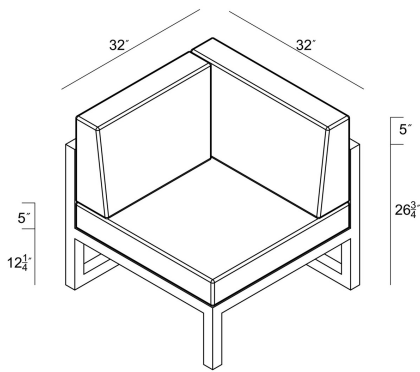

Description

An inspired blend of Midcentury Modernism and contemporary lines, the Avion Collection by Harmonia Living brings artful design to your outdoor space. Designed to be used with coordinating Avion Sectional Seating pieces, hallmarks of the Avion Right Arm Section include durable aluminum metalwork, a sleek silhouette, and extra-spacious deep seating. Stain-resistant Sunbrella® fabric cushions and weather-resistant powder-coated frames make Avion as sensible as it is stylish. If you wish to order this piece through Harmonia Living's Quick Ship program, make sure to select a Quick Ship (QS) fabric before checkout! All cushions are made in the USA from Sunbrella, Outdura, and Revolution performance fabrics which carry a 5 year fade warranty.

Includes

- 1x Avion Corner Section
- 1x 29" Single Seat Cushion
- 1x 29" Single Seat Back Cushion

Dimensions

- Corner Section: 32"W x 32"D x 33"H (37lbs.)
- Seat Height (No Cushion): 12.25
- Seat Height (With Cushion): 17.25
- Back Height (Seat to Top): 15.75
- Arm Height: 26.75

Features

- Features a modern industrial design.
- Thick gauge, fully welded aluminum frames with durable powder coated paint finish.
- Performance fabric cushions are available in quick ship and semi-custom options.
- Available in Sunbrella, Outdura and Revolution performance fabrics, which are distinctive, fade