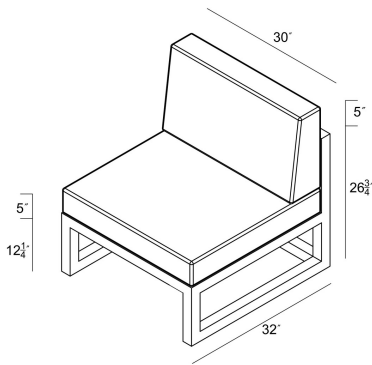

HARMONIA
LIVING

Avion Middle - Slate - Canvas Charcoal HL-AVN-SL-MS-CC

Product Images

Description

An inspired blend of Midcentury Modernism and contemporary lines, the Avion Collection by Harmonia Living brings artful design to your outdoor space. Designed to be used with coordinating Avion Sectional Seating pieces, hallmarks of the Avion Middle Section include durable aluminum metalwork, a sleek silhouette, and extra-spacious deep seating. Stain-resistant Sunbrella® fabric cushions and weather-resistant powder-coated frames make Avion as sensible as it is stylish. If you wish to order this piece through Harmonia Living's Quick Ship program, make sure to select a Quick Ship (QS) fabric before checkout! All cushions are made in the USA from Sunbrella, Outdura, and Revolution performance fabrics which carry a 5 year fade warranty.

Includes

- 1x Avion Middle
- 1x 29" Single Seat Cushion
- 1x 29" Single Seat Back Cushion

Dimensions

- Middle Section: 30"W x 32"D x 33"H (32lbs.)
- Seat Height (No Cushion): 12.25
- Seat Height (With Cushion): 17.25
- Back Height (Seat to Top): 15.75
- Arm Height: 26.75