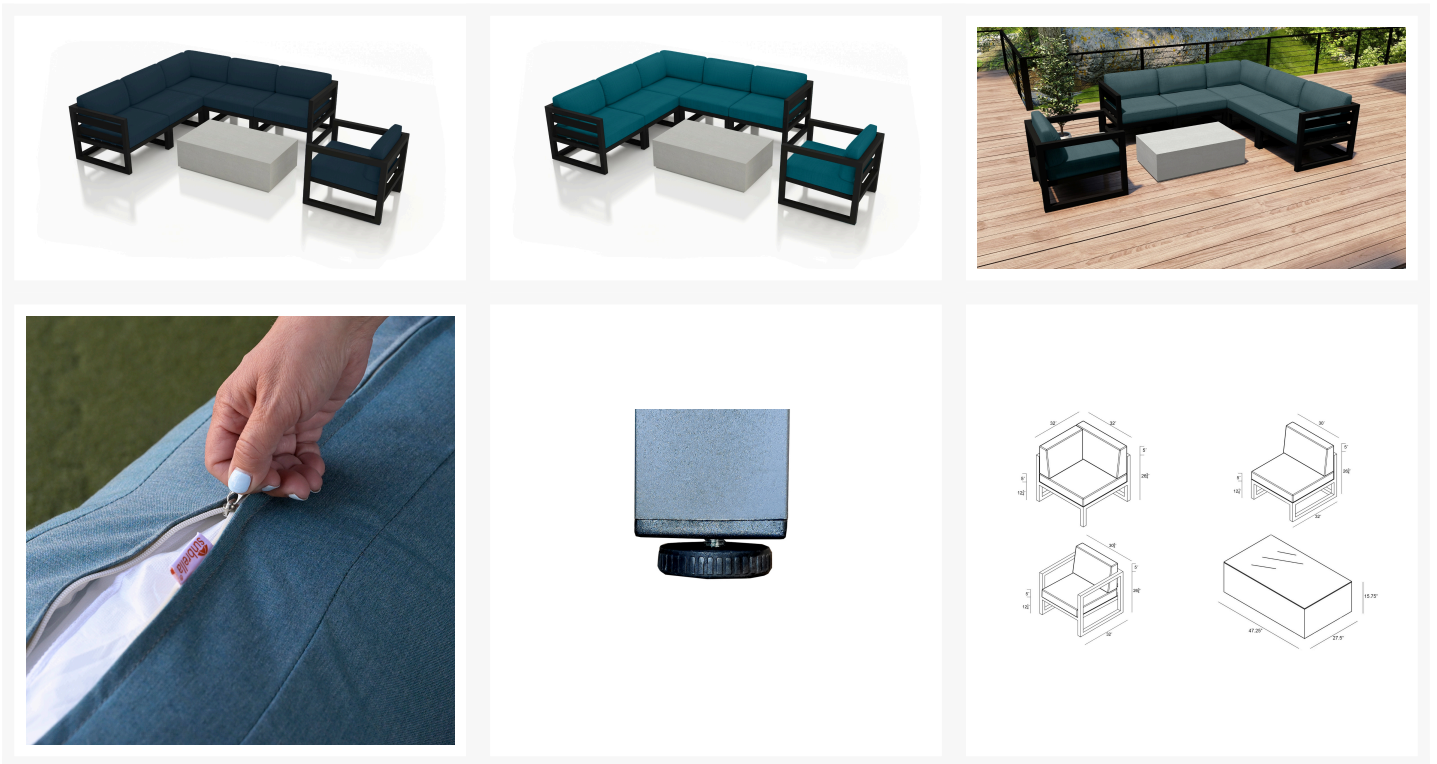

HARMONIA LIVING

Avion Mason 7 Piece Sectional Set - Black HL-AVMAS-BK-7SEC

Product Images

Description

An inspired blend of Midcentury Modernism and contemporary lines, the 7 Piece Avion Mason Sectional Set by Harmonia Living brings artful design to your outdoor space. The hallmarks of the collection include durable aluminum metalwork, a sleek silhouette, and extra-spacious deep seating. Stain-resistant Sunbrella® fabric cushions and weather-resistant powder-coated frames make Avion as sensible as it is stylish. If you wish to order this set through Harmonia Living's Quick Ship program, make sure to select a Quick Ship (QS) fabric before checkout! All cushions are made in the USA from Sunbrella, Outdura, and Revolution performance fabrics which carry a 5 year fade warranty. This set is matched with the Mason Long Coffee Table, a lightweight, concrete composite table that complements the set with its modern, minimalist look.

Includes

- 1x Avion Corner Section
- 2x Avion Middle Sections
- 1x Avion Club Chair
- 1x Mason Long Coffee Table - Natural
- 1x Avion Left Arm Section - Black
- 1x Avion Right Arm Section - Black

Dimensions

Features

- Modern Industrial Design.
- Thick gauge, fully welded aluminum frames with durable powder coated paint finish.
- Sunbrella, Outdura and Revolution performance fabrics Cushions - Including a wide variety of Quick Ship colors.
- Available in Sunbrella, Outdura and Revolution performance fabrics, which are distinctive, fade resistant and easy to clean.
- Cushions are made in the USA with quick-drying Polyurethane foam and wrapped in Dacron, which wicks away moisture.
- Cushion cover comes with a zipper for easy removal.
- No assembly required.
- Plastic leveling feet protect your patio, and can be adjusted for uneven surfaces.
- A self-welt (seam piping) can be added for a tailored look.
- Large zip ties are included to secure sectional pieces together.