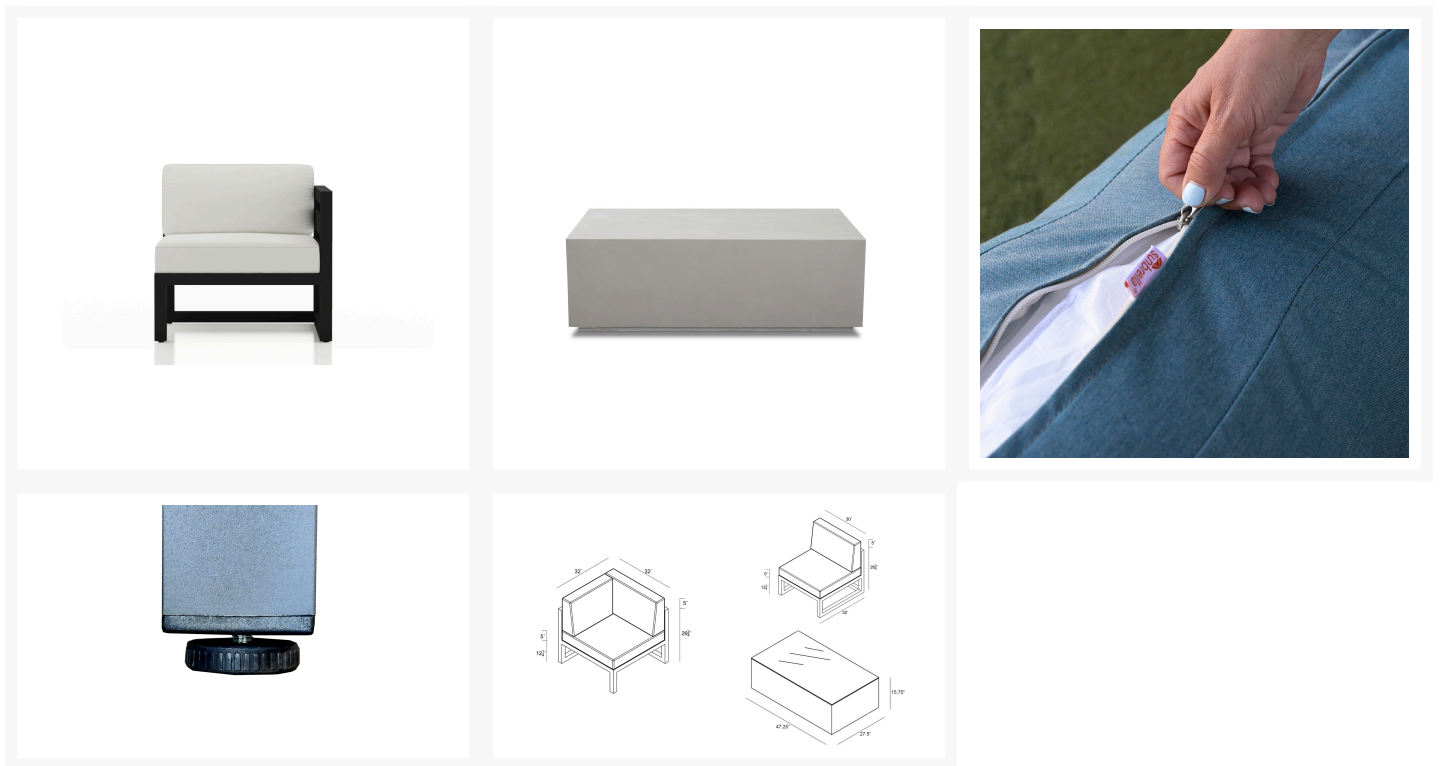

HARMONIA
LIVING

Avion Mason 5 Piece Sectional Set - Black - Canvas Natural HL-AVMAS-BK-5SEC-CN

Product Images

Description

An inspired blend of Midcentury Modernism and contemporary lines, the 5 Piece Avion Mason Sectional Set by Harmonia Living brings artful design to your outdoor space. The hallmarks of the collection include durable aluminum metalwork, a sleek silhouette, and extra-spacious deep seating. Stain-resistant Sunbrella® fabric cushions and weather-resistant powder-coated frames make Avion as sensible as it is stylish. If you wish to order this set through Harmonia Living's Quick Ship program, make sure to select a Quick Ship (QS) fabric before checkout! All cushions are made in the USA from Sunbrella, Outdura, and Revolution performance fabrics which carry a 5 year fade warranty. This set is matched with the Mason Long Coffee Table, a lightweight, concrete composite table that complements the set with its modern, minimalist look.

Includes

- 1x Avion Corner Section
- 1x Avion Middle
- 1x Mason Long Coffee Table - Natural
- 1x Avion Right Arm Section - Black
- 1x Avion Left Arm Section - Black

Dimensions

- Corner Section: 32"W x 32"D x 33"H (37lbs.)
- Seat Height (No Cushion): 12.25
- Seat Height (With Cushion): 17.25
- Back Height (Seat to Top): 15.75
- Arm Height: 26.75
- Middle Section: 30"W x 32"D x 33"H (32lbs.)
- Seat Height (No Cushion): 12.25
- Seat Height (With Cushion): 17.25