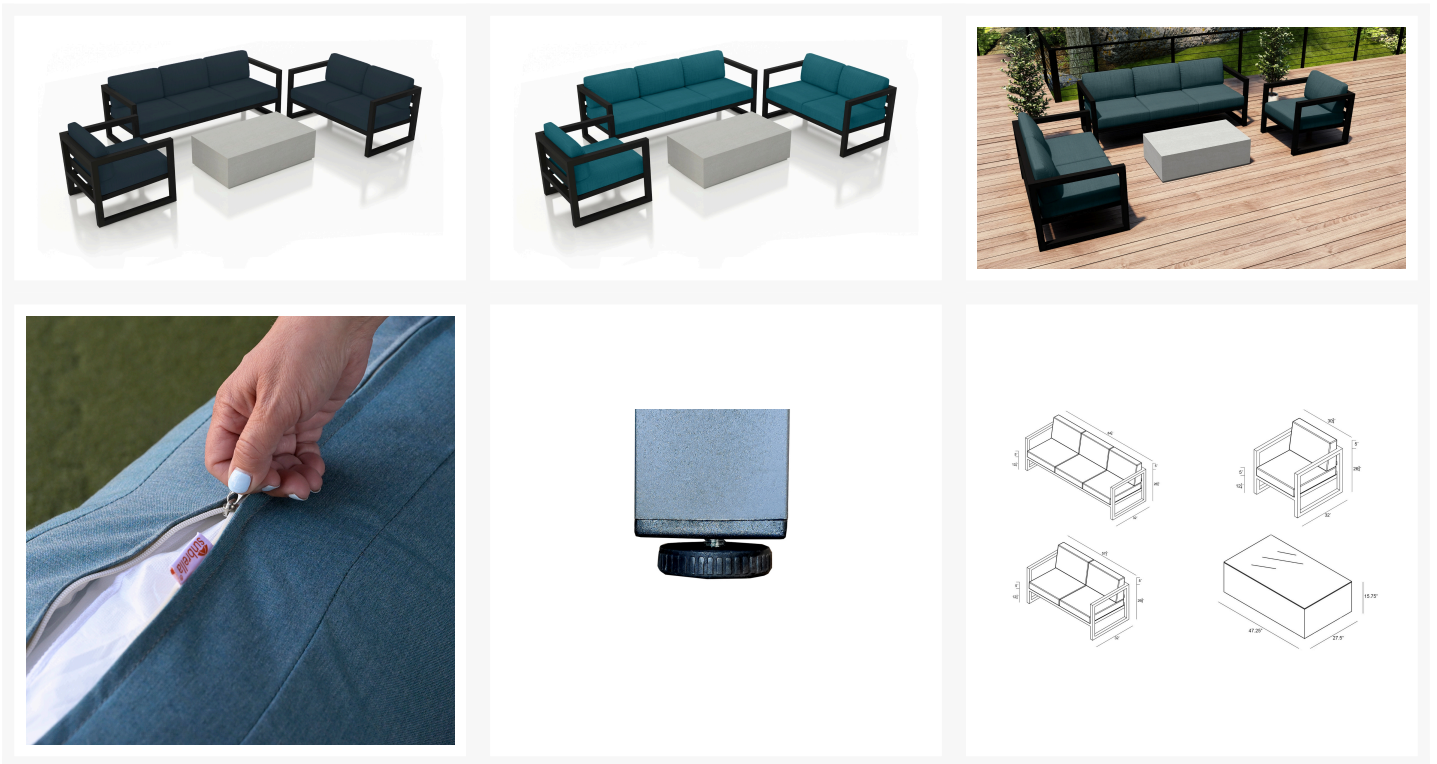

HARMONIA LIVING

Avion Mason 4 Piece Sofa Loveseat Set - Black HL-AVMAS-BK-4SLSS

Product Images

Description

An inspired blend of Midcentury Modernism and contemporary lines, the 4 Piece Avion Mason Sofa Loveseat Set by Harmonia Living brings artful design to your outdoor space. The hallmarks of the collection include durable aluminum metalwork, a sleek silhouette, and extra-spacious deep seating. Stain-resistant Sunbrella® fabric cushions and weather-resistant powder-coated frames make Avion as sensible as it is stylish. If you wish to order this set through Harmonia Living's Quick Ship program, make sure to select a Quick Ship (QS) fabric before checkout! All cushions are made in the USA from Sunbrella, Outdura, and Revolution performance fabrics which carry a 5 year fade warranty. This set is matched with the Mason Long Coffee Table, a lightweight, concrete composite table that complements the set with its modern, minimalist look.

Features

- Modern Industrial Design.
- Thick gauge, fully welded aluminum frames with durable powder coated paint finish.
- Sunbrella, Outdura and Revolution performance fabrics Cushions - Including a wide variety of Quick Ship colors.
- Available in Sunbrella, Outdura and Revolution performance fabrics, which are distinctive, fade resistant and easy to clean.
- Cushions are made in the USA with quick-drying Polyurethane foam and wrapped in Dacron, which wicks away moisture.
- Cushion cover comes with a zipper for easy removal.
- No assembly required.
- Plastic leveling feet protect your patio, and can be adjusted for uneven surfaces.
- A self-welt (seam piping) can be added for a tailored look.
- MgO Cement composite table is lightweight and resistant to moisture, cracking, chipping or abrasion.