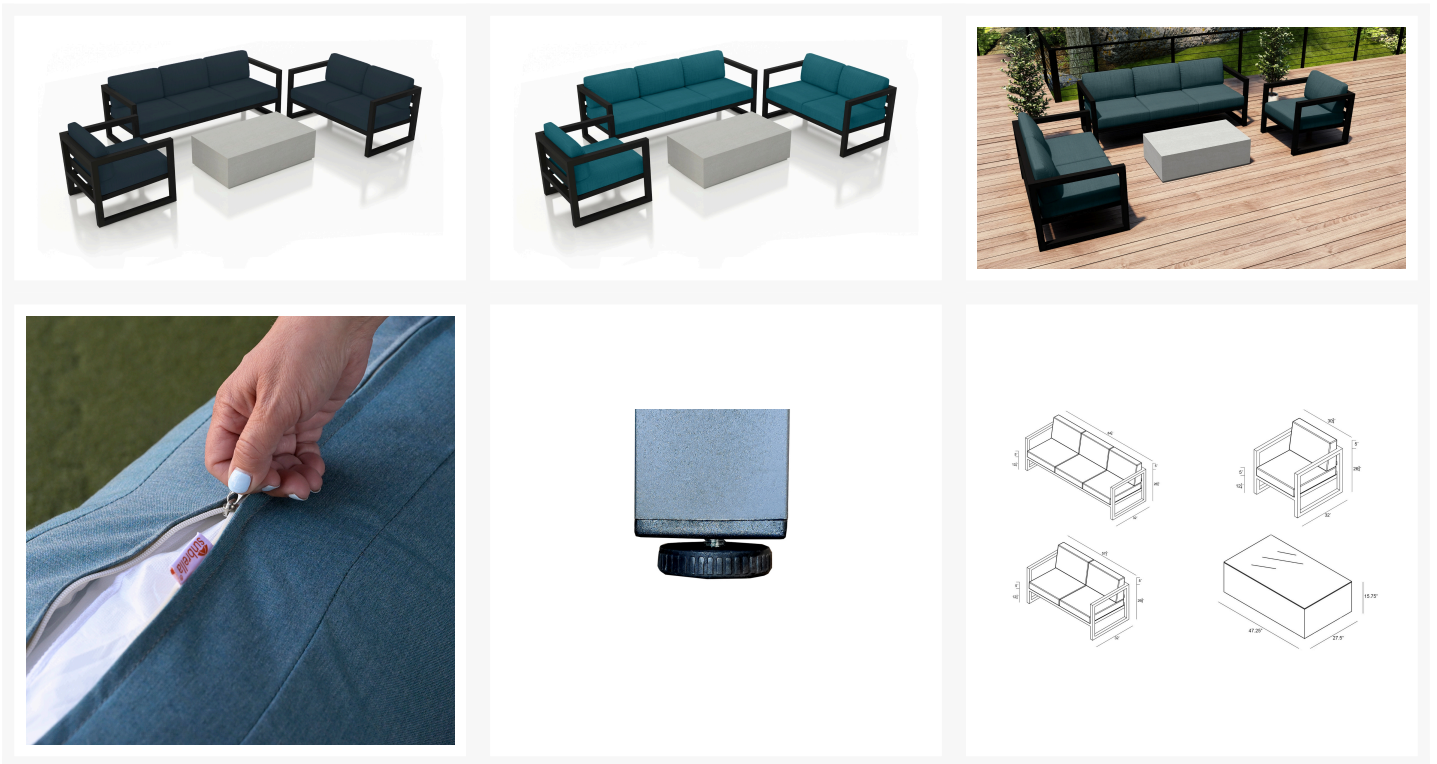

HARMONIA  
LIVING

Avion Mason 4 Piece Sofa Loveseat Set - Black HL-AVMAS-BK-4SLSS

Product Images

---

## Description

An inspired blend of Midcentury Modernism and contemporary lines, the 4 Piece Avion Mason Sofa Loveseat Set by Harmonia Living brings artful design to your outdoor space. The hallmarks of the collection include durable aluminum metalwork, a sleek silhouette, and extra-spacious deep seating. Stain-resistant Sunbrella® fabric cushions and weather-resistant powder-coated frames make Avion as sensible as it is stylish. If you wish to order this set through Harmonia Living's Quick Ship program, make sure to select a Quick Ship (QS) fabric before checkout! All cushions are made in the USA from Sunbrella, Outdura, and Revolution performance fabrics which carry a 5 year fade warranty. This set is matched with the Mason Long Coffee Table, a lightweight, concrete composite table that complements the set with its modern, minimalist look.

## Includes

- 1x Avion Sofa
- 1x Avion Loveseat
- 1x Avion Club Chair
- 1x Mason Long Coffee Table - Natural

## Features

- Modern Industrial Design.
- Thick gauge, fully welded aluminum frames with durable powder coated paint finish.
- Sunbrella, Outdura and Revolution performance fabrics Cushions - Including a wide variety of Quick Ship colors.
- Available in Sunbrella, Outdura and Revolution performance fabrics, which are distinctive, fade resistant and easy to clean.
- Cushions are made in the USA with quick-drying Polyurethane foam and wrapped in Dacron, which wicks away moisture.
- Cushion cover comes with a zipper for easy removal.
- No assembly required.
- Plastic leveling feet protect your patio, and can be adjusted for uneven surfaces.
- A self-welt (seam piping) can be added for a tailored look.
- MgO Cement composite table is lightweight and resistant to moisture, cracking, chipping or abrasion.