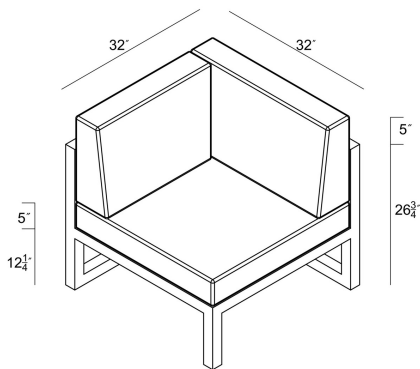

Description

An inspired blend of Midcentury Modernism and contemporary lines, the Avion Collection by Harmonia Living brings artful design to your outdoor space. Designed to be used with coordinating Avion Sectional Seating pieces, hallmarks of the Avion Left Arm Section include durable aluminum metalwork, a sleek silhouette, and extra-spacious deep seating. Stain-resistant Sunbrella® fabric cushions and weather-resistant powder-coated frames make Avion as sensible as it is stylish. If you wish to order this piece through Harmonia Living's Quick Ship program, make sure to select a Quick Ship (QS) fabric before checkout! All cushions are made in the USA from Sunbrella, Outdura, and Revolution performance fabrics which carry a 5 year fade warranty.

Includes

- 1x Avion Corner Section
- 1x 29" Single Seat Cushion
- 1x 29" Single Seat Back Cushion

Dimensions

- Corner Section: 32"W x 32"D x 33"H (37lbs.)
- Seat Height (No Cushion): 12.25
- Seat Height (With Cushion): 17.25
- Back Height (Seat to Top): 15.75
- Arm Height: 26.75

Features

- Features a modern industrial design.
- Thick gauge, fully welded aluminum frames with durable powder coated paint finish.
- Performance fabric cushions are available in quick ship and semi-custom options.
- Available in Sunbrella, Outdura and Revolution performance fabrics, which are distinctive, fade