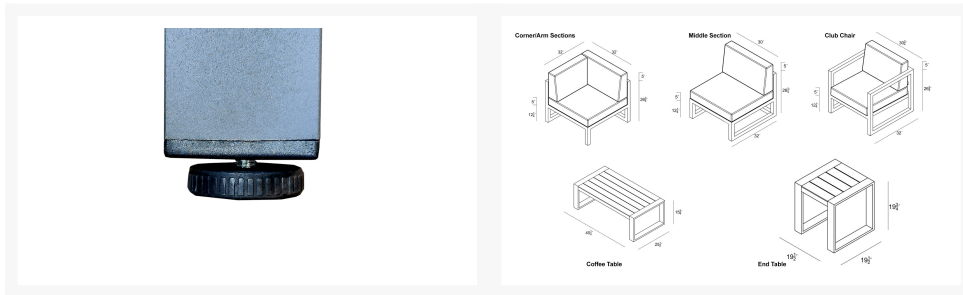

HARMONIA
LIVING

Avion 8 Piece Sectional Set - Slate - Canvas Henna HL-AVN-SL-8SEC-HN

Product Images

Description

An inspired blend of Midcentury Modernism and contemporary lines, the 8 Piece Avion Sectional Set by Harmonia Living brings artful design to your outdoor space. The hallmarks of the collection include durable aluminum metalwork, a sleek silhouette, and extra-spacious deep seating. Stain-resistant Sunbrella® fabric cushions and weather-resistant powder-coated frames make Avion as sensible as it is stylish. If you wish to order this set through Harmonia Living's Quick Ship program, make sure to select a Quick Ship (QS) fabric before checkout! All cushions are made in the USA from Sunbrella, Outdura, and Revolution performance fabrics which carry a 5 year fade warranty.

Includes

- 1x Avion Corner Section
- 2x Avion Middle Sections
- 1x Avion Club Chair
- 1x Portal Coffee Table - Slate
- 1x Portal End Table - Slate
- 1x Avion Left Arm Section - Black
- 1x Avion Right Arm Section - Black

Dimensions

- Corner Section: 32"W x 32"D x 33"H (37lbs.)
- Seat Height (No Cushion): 12.25
- Seat Height (With Cushion): 17.25
- Back Height (Seat to Top): 15.75
- Arm Height: 26.75
- Middle Section: 30"W x 32"D x 33"H (32lbs.)
- Seat Height (No Cushion): 12.25
- Seat Height (With Cushion): 17.25
- Back Height (Seat to Top): 15.75
- Arm Height: 26.75
- Club Chair: 30.75"W x 32"D x 33"H (34lbs.)
- Seat Height (No Cushion): 12.25
- Seat Height (With Cushion): 17.25
- Back Height (Seat to Top): 15.75
- Arm Height: 26.75
- Coffee Table: 45.25"W x 25.5"D x 15.75"H (23lbs.)
- End Table: 19.5"W x 19.5"D x 19.75"H (14lbs.)
- Left Arm Section: 32"W x 32"D x 33"H (35lbs.)

- Seat Height (No Cushion): 12.25
- Seat Height (With Cushion): 17.25
- Back Height (Seat to Top): 15.75
- Arm Height: 26.75
- Right Arm Section: 32"W x 32"D x 33"H (35lbs.)
- Seat Height (No Cushion): 12.25
- Seat Height (With Cushion): 17.25
- Back Height (Seat to Top): 15.75
- Arm Height: 26.75