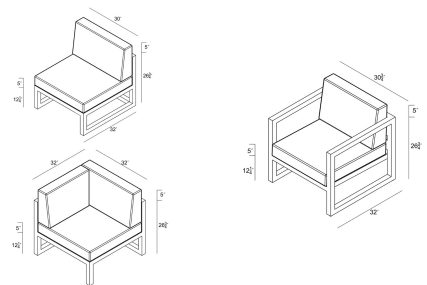

HARMONIA LIVING

Avion 6 Piece Sectional Set - Black - Canvas Spa HL-AVN-BK-6SEC-SP

Product Images

Description

An inspired blend of Midcentury Modernism and contemporary lines, the 6 Piece Avion Sectional Set by Harmonia Living brings artful design to your outdoor space. The hallmarks of the collection include durable aluminum metalwork, a sleek silhouette, and extra-spacious deep seating. Stain-resistant Sunbrella® fabric