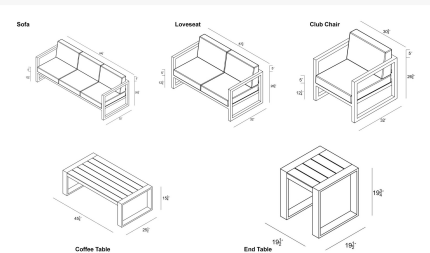

Description

An inspired blend of Midcentury Modernism and contemporary lines, the 5 Piece Avion Sofa Set by Harmonia Living brings artful design to your outdoor space. The hallmarks of the collection include durable aluminum metalwork, a sleek silhouette, and extra-spacious deep seating. Stain-resistant Sunbrella® fabric cushions and weather-resistant powder-coated frames make Avion as sensible as it is stylish. If you wish to order this set through Harmonia Living's Quick Ship program, make sure to select a Quick Ship (QS) fabric before checkout! All cushions are made in the USA from Sunbrella, Outdura, and Revolution performance fabrics which carry a 5 year fade warranty.

Includes

- 1x Avion Sofa
- 1x Avion Loveseat
- 1x Avion Club Chair
- 1x Portal Coffee Table - Slate
- 1x Portal End Table - Slate

Dimensions

- Sofa: 84.25"W x 32"D x 33"H (76lbs.)
- Seat Height (No Cushion): 12.25
- Seat Height (With Cushion): 17.25
- Back Height (Seat to Top): 15.75
- Arm Height: 26.75
- Loveseat: 57.5"W x 32"D x 33"H (35lbs.)