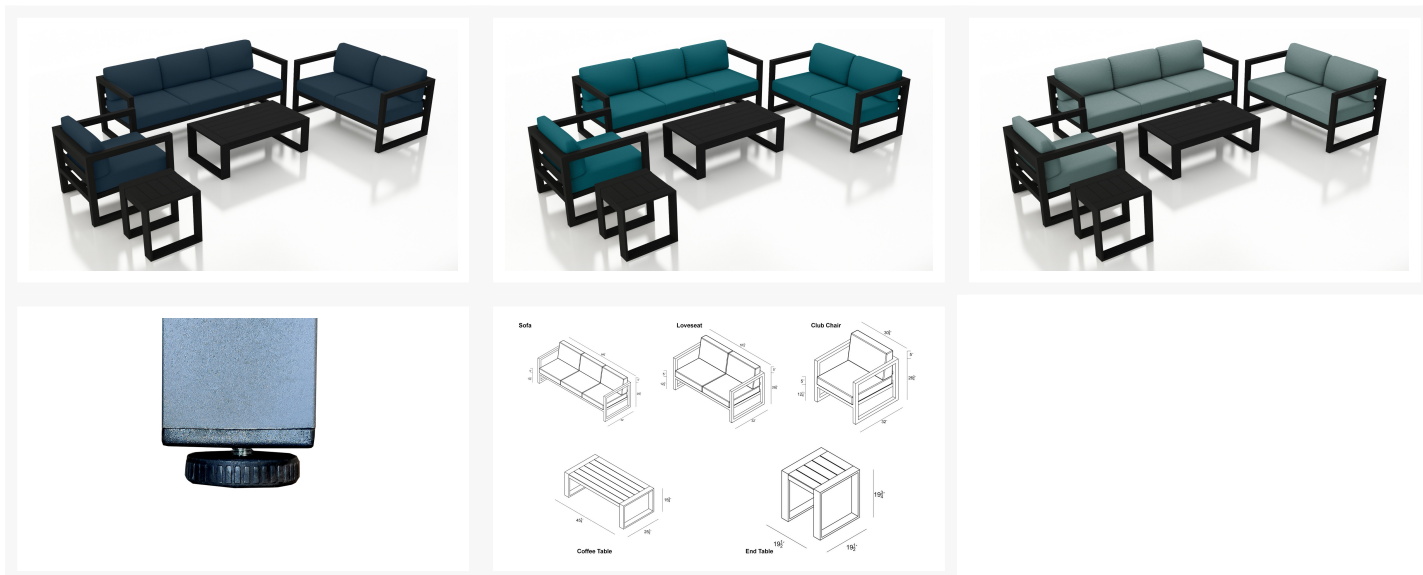

HARMONIA  
LIVING

Avion 5 Piece Sofa Set - Black HL-AVN-BK-5SS

Product Images

## Description

An inspired blend of Midcentury Modernism and contemporary lines, the 5 Piece Avion Sofa Set by Harmonia Living brings artful design to your outdoor space. The hallmarks of the collection include durable aluminum metalwork, a sleek silhouette, and extra-spacious deep seating. Stain-resistant Sunbrella® fabric cushions and weather-resistant powder-coated frames make Avion as sensible as it is stylish. If you wish to order this set through Harmonia Living's Quick Ship program, make sure to select a Quick Ship (QS) fabric before checkout! All cushions are made in the USA from Sunbrella, Outdura, and Revolution performance fabrics which carry a 5 year fade warranty.

## Includes

- 1x Avion Sofa
- 1x Avion Loveseat
- 1x Avion Club Chair
- 1x Portal Coffee Table - Slate
- 1x Portal End Table - Slate

## Features

- Modern Industrial Design.
- Thick gauge, fully welded aluminum frames with durable powder coated paint finish.
- Sunbrella, Outdura and Revolution performance fabrics Cushions - Including a wide variety of Quick Ship colors.
- Available in Sunbrella, Outdura and Revolution performance fabrics, which are distinctive, fade resistant and easy to clean.
- Cushions are made in the USA with quick-drying Polyurethane foam and wrapped in Dacron, which wicks away moisture.
- Cushion cover comes with a zipper for easy removal.
- The coffee & end tables require assembly, the seating pieces are fully welded frames and do not need assembly.
- Plastic leveling feet protect your patio, and can be adjusted for uneven surfaces.
- A self-welt (seam piping) can be added for a tailored look.