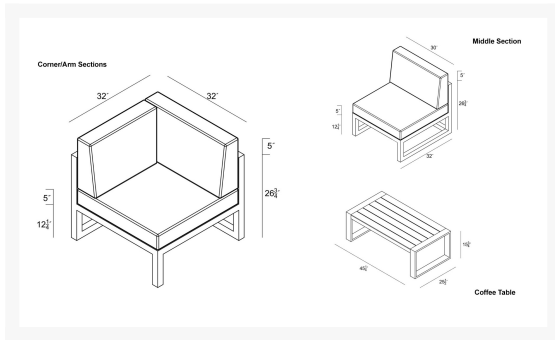

HARMONIA  
LIVING

Avion 5 Piece Sectional Set - Black - Canvas Charcoal HL-AVN-BK-5SEC-CC

Product Images

---

## Includes

- 1x Avion Corner Section
- 1x Avion Middle
- 1x Portal Coffee Table - Slate
- 1x Avion Right Arm Section - Black
- 1x Avion Left Arm Section - Black

## Dimensions

- Corner Section: 32"W x 32"D x 33"H (37lbs.)
- Seat Height (No Cushion): 12.25
- Seat Height (With Cushion): 17.25
- Back Height (Seat to Top): 15.75
- Arm Height: 26.75
- Middle Section: 30"W x 32"D x 33"H (32lbs.)
- Seat Height (No Cushion): 12.25
- Seat Height (With Cushion): 17.25
- Back Height (Seat to Top): 15.75
- Arm Height: 26.75
- Coffee Table: 45.25"W x 25.5"D x 15.75"H (23lbs.)
- Right Arm Section: 32"W x 32"D x 33"H (35lbs.)
- Seat Height (No Cushion): 12.25
- Seat Height (With Cushion): 17.25
- Back Height (Seat to Top): 15.75
- Arm Height: 26.75
- Left Arm Section: 32"W x 32"D x 33"H (35lbs.)
- Seat Height (No Cushion): 12.25
- Seat Height (With Cushion): 17.25

- Back Height (Seat to Top): 15.75
- Arm Height: 26.75