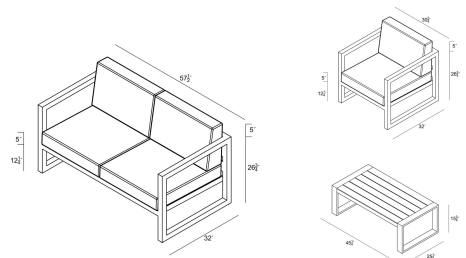

HARMONIA LIVING

Avion 4 Piece Sofa Set - Black - Canvas Spa HL-AVN-BK-4SS-SP

Product Images

Description

An inspired blend of Midcentury Modernism and contemporary lines, the 4 Piece Avion Sofa Set by Harmonia Living brings artful design to your outdoor space. The hallmarks of the collection include durable aluminum metalwork, a sleek silhouette, and extra-spacious deep seating. Stain-resistant Sunbrella® fabric cushions