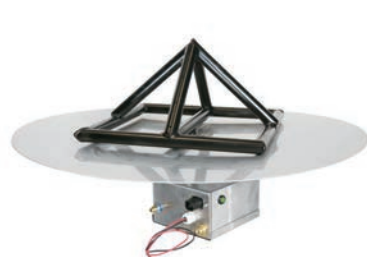

**"T" Style Burner**  
Available in: 36", 48", 60" & 72"

**3 Spoke Fire Ring Burner**  
Available in: 6", 12", 18", 24", 30", 36" & 48"  
Note: 30", 36" & 48" fire rings have a 3/4" gas inlet.

**Rectangle Drop-in Pan with "H" Burner**  
Available in: 24" x 8"  
30" x 10"  
36" x 12"  
48" x 14"

**Linear Drop-in Pan with "T" Burner**  
Available in: 36" x 6"  
48" x 6"  
60" x 6"  
72" x 6"

**Round Drop-in Pan with Fire Ring Burner**  
Available in: 19" Pan with 12" Ring Burner  
25" Pan with 18" Ring Burner  
31" Pan with 24" Ring Burner

**Round Flat Stack Burner\***  
Available Sizes:  
18", 24", 30", 36" & 48"

**Round Tall Stack Burner\***  
Available Sizes:  
18", 24", 30", 36" & 48"

**Tee-Pee Stack Burner\***  
Available Sizes:  
24", 30", 36" & 48"