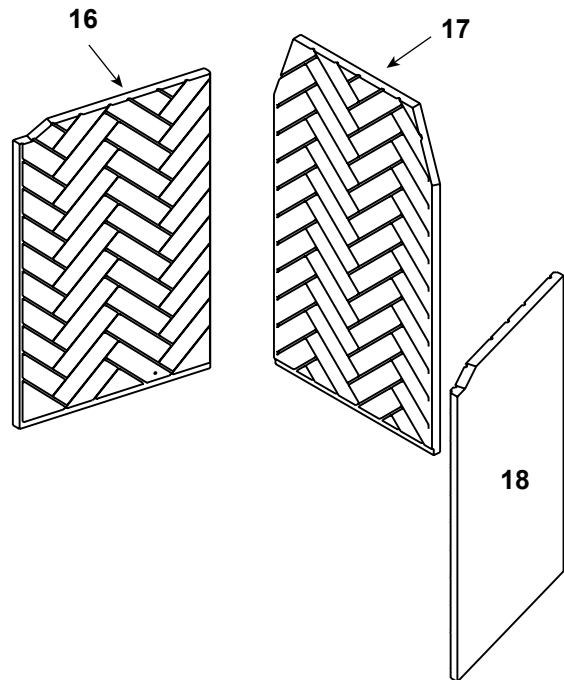

Herringbone Refractory Assembly

Traditional Refractory			AMMTB42
13	Left Panel		SRV4059-852
14	Back Panel		SRV4059-851
15	Right Panel		SRV4059-853
Herringbone Refractory			AMMHB42
16	Left Panel		SRV4059-856
17	Back Panel		SRV4059-855
18	Right Panel		SRV4059-857
	Refractory Fastener Pack Contains: 8 #6 X 1 1/2" Panhead screw, 3/32" Drill Bit, 8 Clips,		4059-668