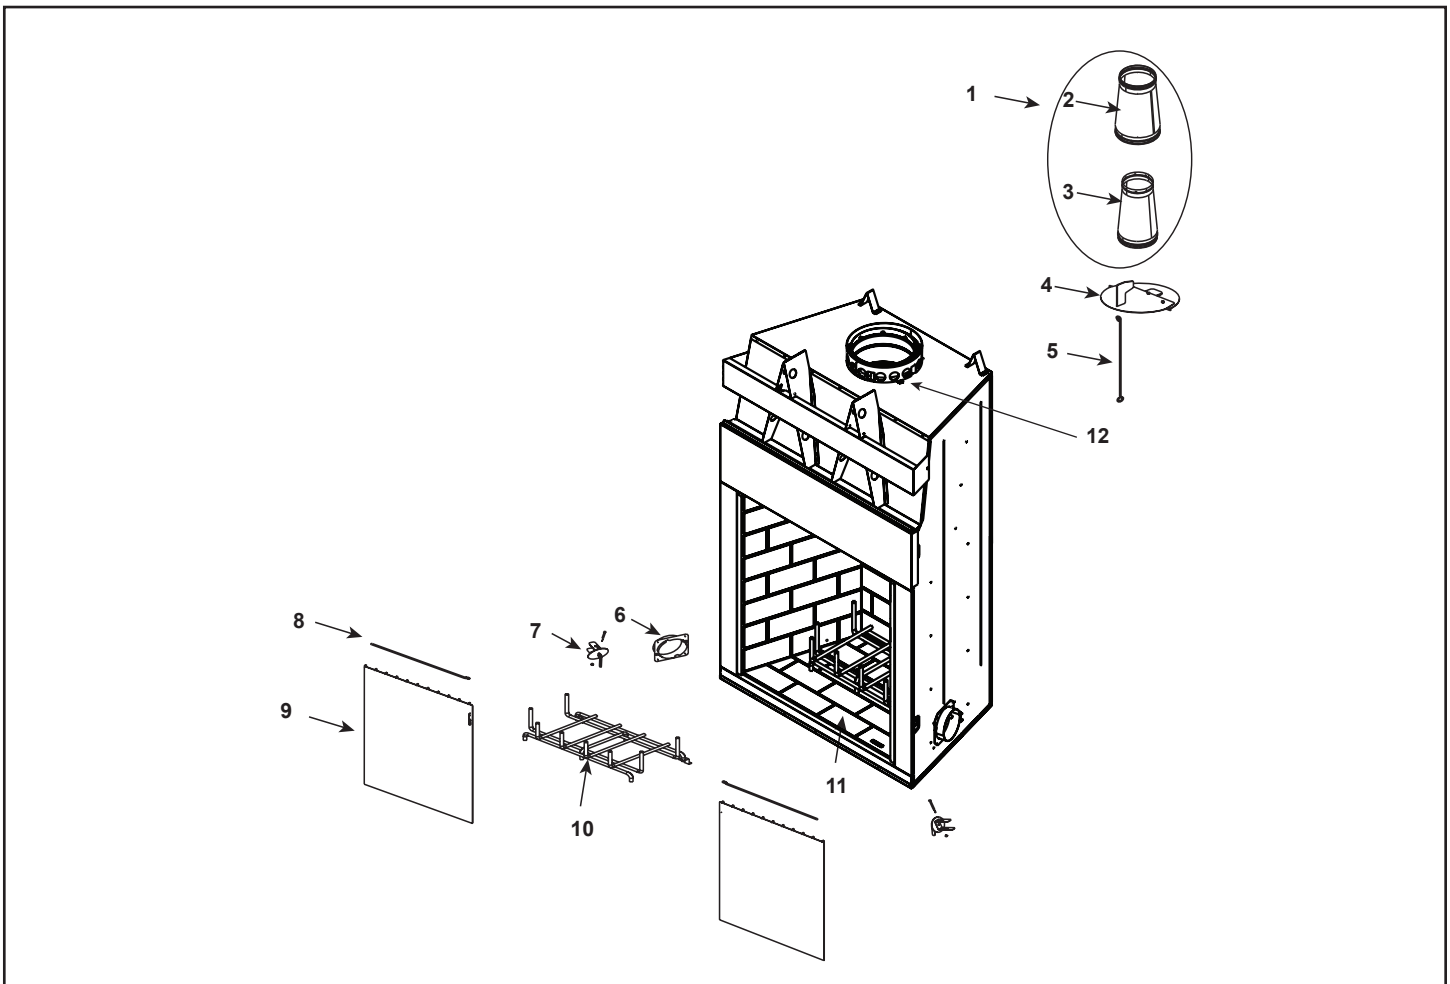

Service Parts

ASH42

Ashland 42" Woodburning Fireplace

Beginning Manufacturing Date: N/A
Ending Manufacturing Date: Active

IMPORTANT: THIS IS DATED INFORMATION. Parts must be ordered from a dealer or distributor. **Hearth and Home Technologies does not sell directly to consumers.** Provide model number and serial number when requesting service parts from your dealer or distributor.

ITEM	DESCRIPTION	COMMENTS	PART NUMBER
1	Transition Assembly		4059-044
2	Outer Transition Assembly		24377
3	Inner Transition Collar		4059-148
4	Damper Blade Assembly		4059-030
5	Damper Control		35159
6	Outside Air Collar Assembly	Qty 2 req	4059-037
7	OA Door	Qty 2 req	4059-049
8	Screen Rod	Qty 2 req	SRV4059-312
	Screen Rod Clips	Qty 2 req	SRV4059-111
9	Firescreen Assembly	Qty 2 req	SRV4059-028
10	Grate Assembly		GR29
11	Hearth Refractory		SRV4059-891
12	Starter Collar		4059-137

Additional service parts on following page