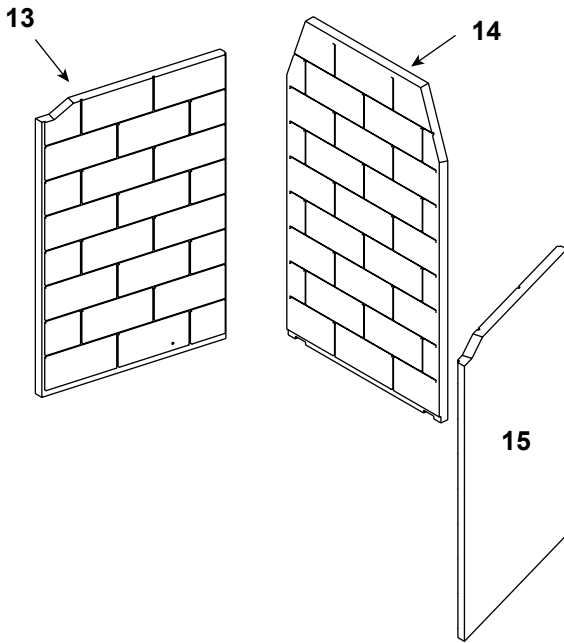

IMPORTANT: THIS IS DATED INFORMATION. Parts must be ordered from a dealer or distributor. **Hearth and Home Technologies does not sell directly to consumers.** Provide model number and serial number when requesting service parts from your dealer or distributor.

ITEM	DESCRIPTION	COMMENTS	PART NUMBER
	Grate Retainer	Qty 2 req	SRV4017-060
	Mortar	10 Lb Bucket	MMMORTR
	Outside Air Hood	Qty 2 req	SRV4059-051
	Strip Protector		SRV18320
	Owners Manual		4059-916
	Installation Manual		4059-915

Traditional Refractory Assembly