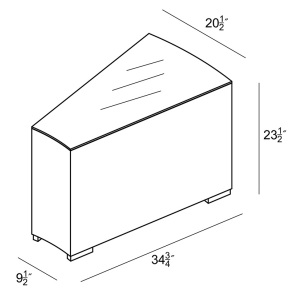

HARMONIA
LIVING

Arden Wedge End Table HL-ARD-CH-WET

Product Images