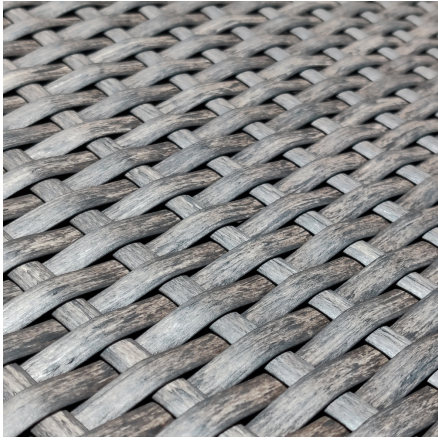

### Arden Wedge End Table HL-ARD-CH-WET

## Description

---

The Arden Wedge End Table by Harmonia Living will bring additional functionality and practicality to your outdoor patio set. This collection's modern style and beautiful wicker give it a unique visual appeal, while sturdy, all-weather construction ensures lasting performance across the seasons. The wicker is made with durable High-Density Polyethylene (HDPE) and finished in a beautifully textured Chestnut color, which gives it a natural feel. A clear tempered glass top makes cleaning an easy task, while its thick-gauged aluminum frame provides a stable, durable foundation for your new end table. This end table is intended for use with other Arden Sectional pieces.

## Features

- High-Density Polyethylene (HDPE) Wicker (Chestnut Finish) is all-weather, recyclable and resistant to fading or cracking.
- Thick gauge, powder-coated aluminum frame is lightweight, durable and corrosion resistant.
- Includes teak wood feet with plastic glides to help protect your deck or patio.
- Tempered glass table top is extra strong and made for regular outdoor exposure.
- No assembly required.