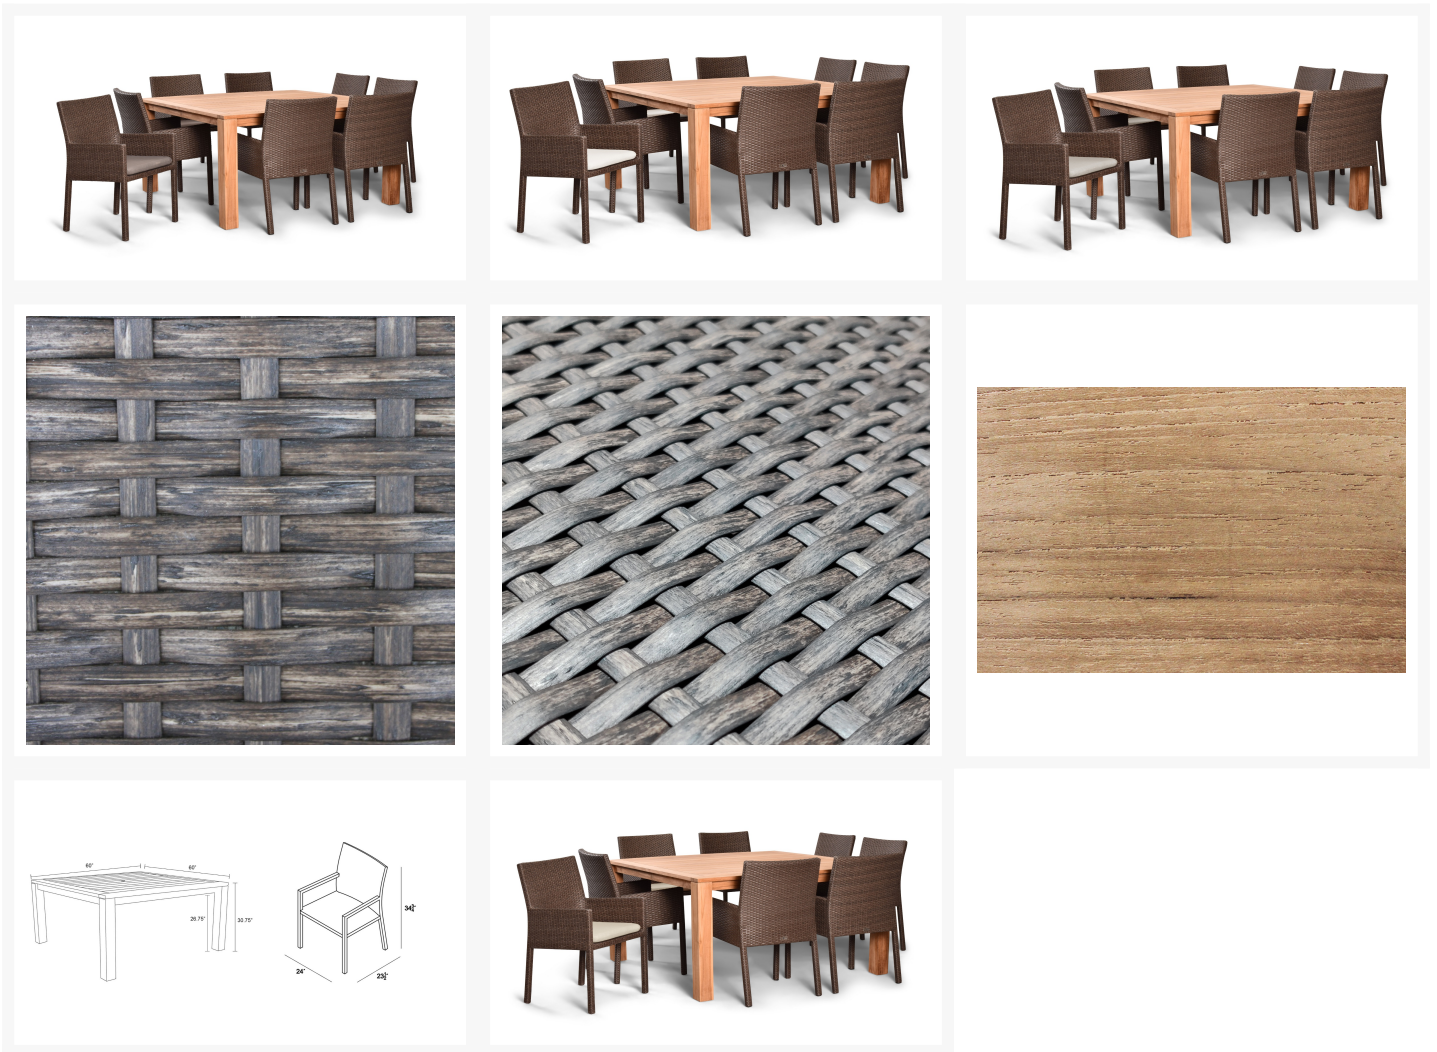

HARMONIA
LIVING

Arden 9 Piece Square Dining Set HL-ARD-TK-9SDS

Product Images

Description

The Arden Teak 9 Piece Square Dining Set by Harmonia Living brings a cozy, rustic appeal to modern outdoor dining furniture. This collection's modern wicker style, teak table and extra-plush cushions give it a unique visual appeal, while sturdy, all-weather construction ensures lasting performance across the seasons. The wicker is made with durable High-Density Polyethylene (HDPE) and finished in a beautifully textured Chestnut color, which gives it a natural feel. Its sturdy aluminum frame, double reinforced seats and fade resistant cushions are made to endure in any outdoor setting, rain or shine. The table is made with reclaimed teak wood and topped with extra strong tempered glass, both ideal for frequent use outdoors. If you wish to order this set through Harmonia Living's Quick Ship program, make sure to select a Quick Ship (QS) fabric before checkout! All cushions are made in the USA from Sunbrella, Outdura, and Revolution performance fabrics which carry a 5 year fade warranty. This set comes with 8 Dining Chairs and 1 Classic Square 8-Seater Table, perfect for your patio or outdoor lounge.