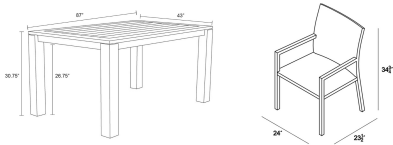

Description

The Arden Teak 9 Piece Dining Set by Harmonia Living brings a cozy, rustic appeal to modern outdoor dining furniture. This collection's modern wicker style, teak table and extra-plush cushions give it a unique visual appeal, while sturdy, all-weather construction ensures lasting performance across the seasons. The wicker is made with durable High-Density Polyethylene (HDPE) and finished in a beautifully textured Chestnut color, which gives it a natural feel. Its sturdy aluminum frame, double reinforced seats and fade resistant cushions are made to endure in any outdoor setting, rain or shine. The table is made with reclaimed teak wood and topped with extra strong tempered glass, both ideal for frequent use outdoors. If you wish to order this set through Harmonia Living's Quick Ship program, make sure to select a Quick Ship (QS) fabric before checkout! All cushions are made in the USA from Sunbrella, Outdura, and Revolution performance fabrics which carry a 5 year fade warranty. This set comes with 8 Dining Chairs and 1 Classic Rectangular 8-Seater Table, perfect for your patio or outdoor lounge.

Includes

- 1x Classic Teak 8-Seater Rectangular Dining Table
- 8x Arden Dining Arm Chairs

Dimensions

- Dining Table: 78.75" x 39" x 30"H (125lbs.)
- Under Table Height: 26.75
- Dining Chair: 24"W x 23.5"D x 34.75"H (16lbs.)
- Seat Height (No Cushion): 16.5
- Seat Height (With Cushion): 19.5
- Back Height (Seat to Top): 15.25
- Arm Height: 25