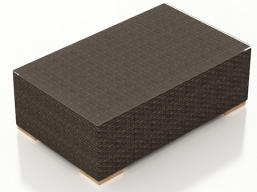

HARMONIA
LIVING

Arden 7 Piece Sectional Set - Canvas Flax HL-ARD-CH-7SEC-CF

Product Images

Description

The Arden 7 Piece Sectional Set by Harmonia Living brings a cozy, rustic appeal to modern outdoor dining furniture. This collection's high arms, modern style and extra-plush cushions give it a unique visual appeal, while sturdy, all-weather construction ensures lasting performance across the seasons. The wicker is made with durable High-Density Polyethylene (HDPE) and finished in a beautifully textured Chestnut color, which gives it a natural feel. Its sturdy aluminum frame, triple reinforced seats and fade resistant cushions are made to endure in any outdoor setting, rain or shine. The coffee table is topped with extra strong tempered glass, a finishing touch that is ideal for frequent use. If you wish to order this set through Harmonia Living's Quick Ship program, make sure to select a Quick Ship (QS) fabric before checkout! All cushions are made in the USA from Sunbrella, Outdura, and Revolution performance fabrics which carry a 5 year fade warranty. This set comes with 5 Middle Sections, 1 Corner Section and 1 Rectangular Coffee Table, perfect for your patio or outdoor lounge.

Includes

- 5x Arden Middle Sections
- 1x Arden Corner Section
- 1x Arden Coffee Table

Dimensions

- Middle Section: 26.75"W x 34.75"D x 32"H (27lbs.)
- Seat Height (No Cushion): 12.25
- Seat Height (With Cushion): 17.25
- Back Height (Seat to Top): 14.75
- Corner Section: 34.75"W x 34.75"D x 32"H (35lbs.)
- Seat Height (No Cushion): 12.25
- Seat Height (With Cushion): 17.25
- Back Height (Seat to Top): 14.75
- Coffee Table: 47.25"W x 27.5"D x 16"H (60lbs.)