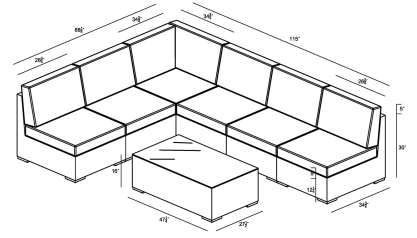

HARMONIA
LIVING

Arden 7 Piece Sectional Set - Canvas Flax HL-ARD-CH-7SEC-CF

Product Images

Description

The Arden 7 Piece Sectional Set by Harmonia Living brings a cozy, rustic appeal to modern outdoor dining furniture. This collection's high arms, modern style and extra-plush cushions give it a unique visual appeal, while sturdy, all-weather construction ensures lasting performance across the seasons. The wicker is made with durable High-Density Polyethylene (HDPE) and finished in a beautifully textured Chestnut color, which gives it a natural feel. Its sturdy aluminum frame, triple reinforced seats and fade resistant cushions are made to endure in any outdoor setting, rain or shine. The coffee table is topped with extra strong tempered glass, a finishing touch that is ideal for frequent use. If you wish to order this set through Harmonia Living's Quick Ship program, make sure to select a Quick Ship (QS) fabric before checkout! All cushions are made in the USA from Sunbrella, Outdura, and Revolution performance fabrics which carry a 5 year fade warranty. This set comes with 5 Middle Sections, 1 Corner Section and 1 Rectangular Coffee Table, perfect for your patio or outdoor lounge.

Includes

- 5x Arden Middle Sections
- 1x Arden Corner Section
- 1x Arden Coffee Table

Dimensions

- Middle Section: 26.75"W x 34.75"D x 32"H (27lbs.)
- Seat Height (No Cushion): 12.25
- Seat Height (With Cushion): 17.25
- Back Height (Seat to Top): 14.75
- Corner Section: 34.75"W x 34.75"D x 32"H (35lbs.)
- Seat Height (No Cushion): 12.25
- Seat Height (With Cushion): 17.25
- Back Height (Seat to Top): 14.75
- Coffee Table: 47.25"W x 27.5"D x 16"H (60lbs.)