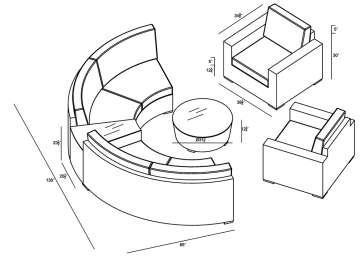

Description

Create the perfect outdoor gathering hotspot with the Arden 6 Piece Curved Sectional Set by Harmonia Living. This collection's modern wicker design, clean edges and beautiful symmetry give it a unique visual