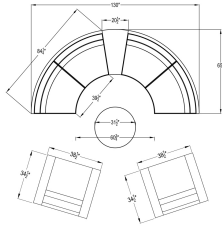

Description

Create the perfect outdoor gathering hotspot with the Arden 6 Piece Curved Sectional Set by Harmonia Living. This collection's modern wicker design, clean edges and beautiful symmetry give it a unique visual