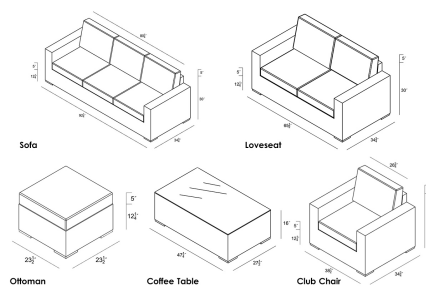

Description

The Arden 5 Piece Sofa Set by Harmonia Living brings a cozy, rustic appeal to modern outdoor dining furniture. This collection's high arms, modern style and extra-plush cushions give it a unique visual appeal, while sturdy, all-weather construction ensures lasting performance across the seasons. The wicker is made with durable High-Density Polyethylene (HDPE) and finished in a beautifully textured Chestnut color, which gives it a natural feel. Its sturdy aluminum frame, triple reinforced seats and fade resistant cushions are made to endure in any outdoor setting, rain or shine. The coffee table is topped with extra strong tempered