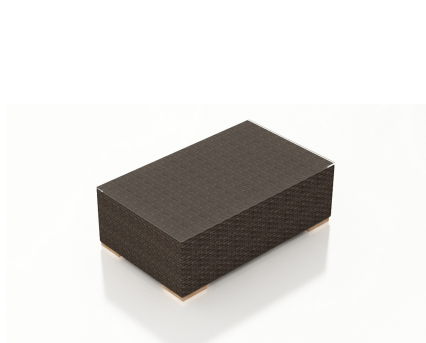

HARMONIA
LIVING

Arden 5 Piece Sofa Set - Canvas Charcoal HL-ARD-CH-5SS-CC

Product Images

Description

The Arden 5 Piece Sofa Set by Harmonia Living brings a cozy, rustic appeal to modern outdoor dining furniture. This collection's high arms, modern style and extra-plush cushions give it a unique visual appeal, while sturdy, all-weather construction ensures lasting performance across the seasons. The wicker is made with durable High-Density Polyethylene (HDPE) and finished in a beautifully textured Chestnut color, which gives it a natural feel. Its sturdy aluminum frame, triple reinforced seats and fade resistant cushions are made to endure in any outdoor setting, rain or shine. The coffee table is topped with extra strong tempered

glass, a finishing touch that is ideal for frequent use. If you wish to order this set through Harmonia Living's Quick Ship program, make sure to select a Quick Ship (QS) fabric before checkout! All cushions are made in the USA from Sunbrella, Outdura, and Revolution performance fabrics which carry a 5 year fade warranty. This set comes with 1 Sofa, 1 Loveseat, 1 Club Chair, 1 Ottoman and 1 Rectangular Coffee Table, perfect for your patio or outdoor lounge.

Features

- High-Density Polyethylene (HDPE) Wicker (Chestnut Finish) is all-weather, recyclable and resistant to fading or cracking.
- Thick gauge, powder-coated aluminum frames are lightweight, durable and corrosion resistant.
- Seat frames are triple reinforced for lasting durability.
- Cushions are made in the USA with quick-drying Polyurethane foam and wrapped in Dacron, which wicks away moisture.
- Available in Sunbrella, Outdura and Revolution performance fabrics, which are distinctive, fade resistant and easy to clean.
- Includes teak wood feet with plastic glides to help protect your deck or patio.
- Cushion cover comes with a zipper for easy removal.
- No assembly required.
- -