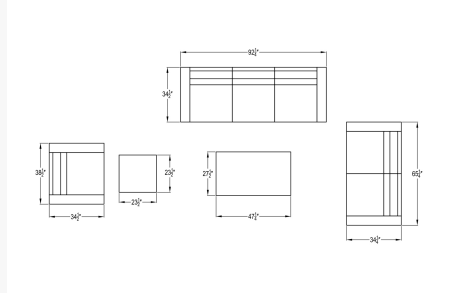

Description

The Arden 5 Piece Sofa Set by Harmonia Living brings a cozy, rustic appeal to modern outdoor dining furniture. This collection's high arms, modern style and extra-plush cushions give it a unique visual appeal, while sturdy, all-weather construction ensures lasting performance across the seasons. The wicker is made with durable High-Density Polyethylene (HDPE) and finished in a beautifully textured Chestnut color, which gives it a natural feel. Its sturdy aluminum frame, triple reinforced seats and fade resistant cushions are made to endure in any outdoor setting, rain or shine. The coffee table is topped with extra strong tempered