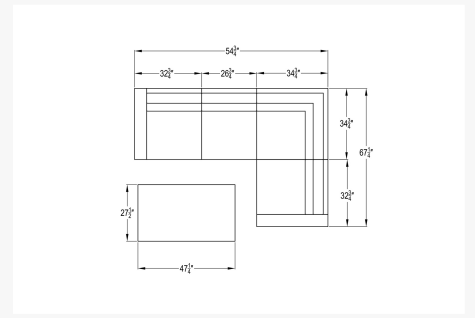

Description

The Arden 5 Piece Sectional Set by Harmonia Living brings a cozy, rustic appeal to modern outdoor dining furniture. This collection's high arms, modern style and extra-plush cushions give it a unique visual appeal, while sturdy, all-weather construction ensures lasting performance across the seasons. The wicker is made with durable High-Density Polyethylene (HDPE) and finished in a beautifully textured Chestnut color, which gives it a natural feel. Its sturdy aluminum frame, triple reinforced seats and fade resistant cushions are made to endure in any outdoor setting, rain or shine. The coffee table is topped with extra strong tempered