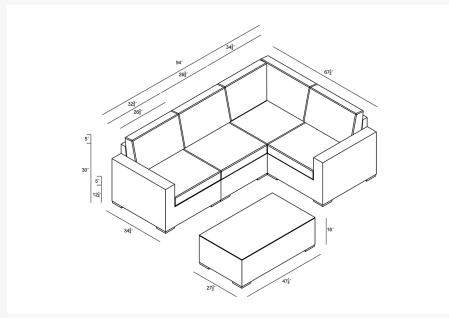

Description

The Arden 5 Piece Sectional Set by Harmonia Living brings a cozy, rustic appeal to modern outdoor dining furniture. This collection's high arms, modern style and extra-plush cushions give it a unique visual appeal, while sturdy, all-weather construction ensures lasting performance across the seasons. The wicker is made with durable High-Density Polyethylene (HDPE) and finished in a beautifully textured Chestnut color, which gives it a natural feel. Its sturdy aluminum frame, triple reinforced seats and fade resistant cushions are made to endure in any outdoor setting, rain or shine. The coffee table is topped with extra strong tempered