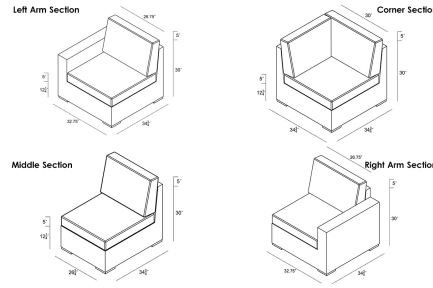

Description

The Arden 4 Piece Sectional Set by Harmonia Living brings a cozy, rustic appeal to modern outdoor dining furniture. This collection's high arms, modern style and extra-plush cushions give it a unique visual appeal, while sturdy, all-weather construction ensures lasting performance across the seasons. The wicker is made with durable High-Density Polyethylene (HDPE) and finished in a beautifully textured Chestnut color, which gives it a natural feel. Its sturdy aluminum frame, triple reinforced seats and fade resistant cushions are made to endure in any outdoor setting, rain or shine. If you wish to order this set through Harmonia Living's Quick Ship program, make sure to select a Quick Ship (QS) fabric before checkout! All cushions are made in the USA from Sunbrella, Outdura, and Revolution performance fabrics which carry a 5 year fade warranty. This set comes with 1 Left Arm Section, 1 Right Arm Section, 1 Middle Section and 1 Corner Section, perfect for your patio or outdoor lounge.