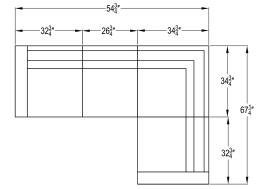

Description

The Arden 4 Piece Sectional Set by Harmonia Living brings a cozy, rustic appeal to modern outdoor dining furniture. This collection's high arms, modern style and extra-plush cushions give it a unique visual appeal, while sturdy, all-weather construction ensures lasting performance across the seasons. The wicker is made with durable High-Density Polyethylene (HDPE) and finished in a beautifully textured Chestnut color, which gives it a natural feel. Its sturdy aluminum frame, triple reinforced seats and fade resistant cushions are made to endure in any outdoor setting, rain or shine. If you wish to order this set through Harmonia Living's Quick Ship program, make sure to select a Quick Ship (QS) fabric before checkout! All cushions are made in the USA from Sunbrella, Outdura, and Revolution performance fabrics which carry a 5 year fade warranty. This set comes with 1 Left Arm Section, 1 Right Arm Section, 1 Middle Section and 1 Corner Section, perfect for your patio or outdoor lounge.