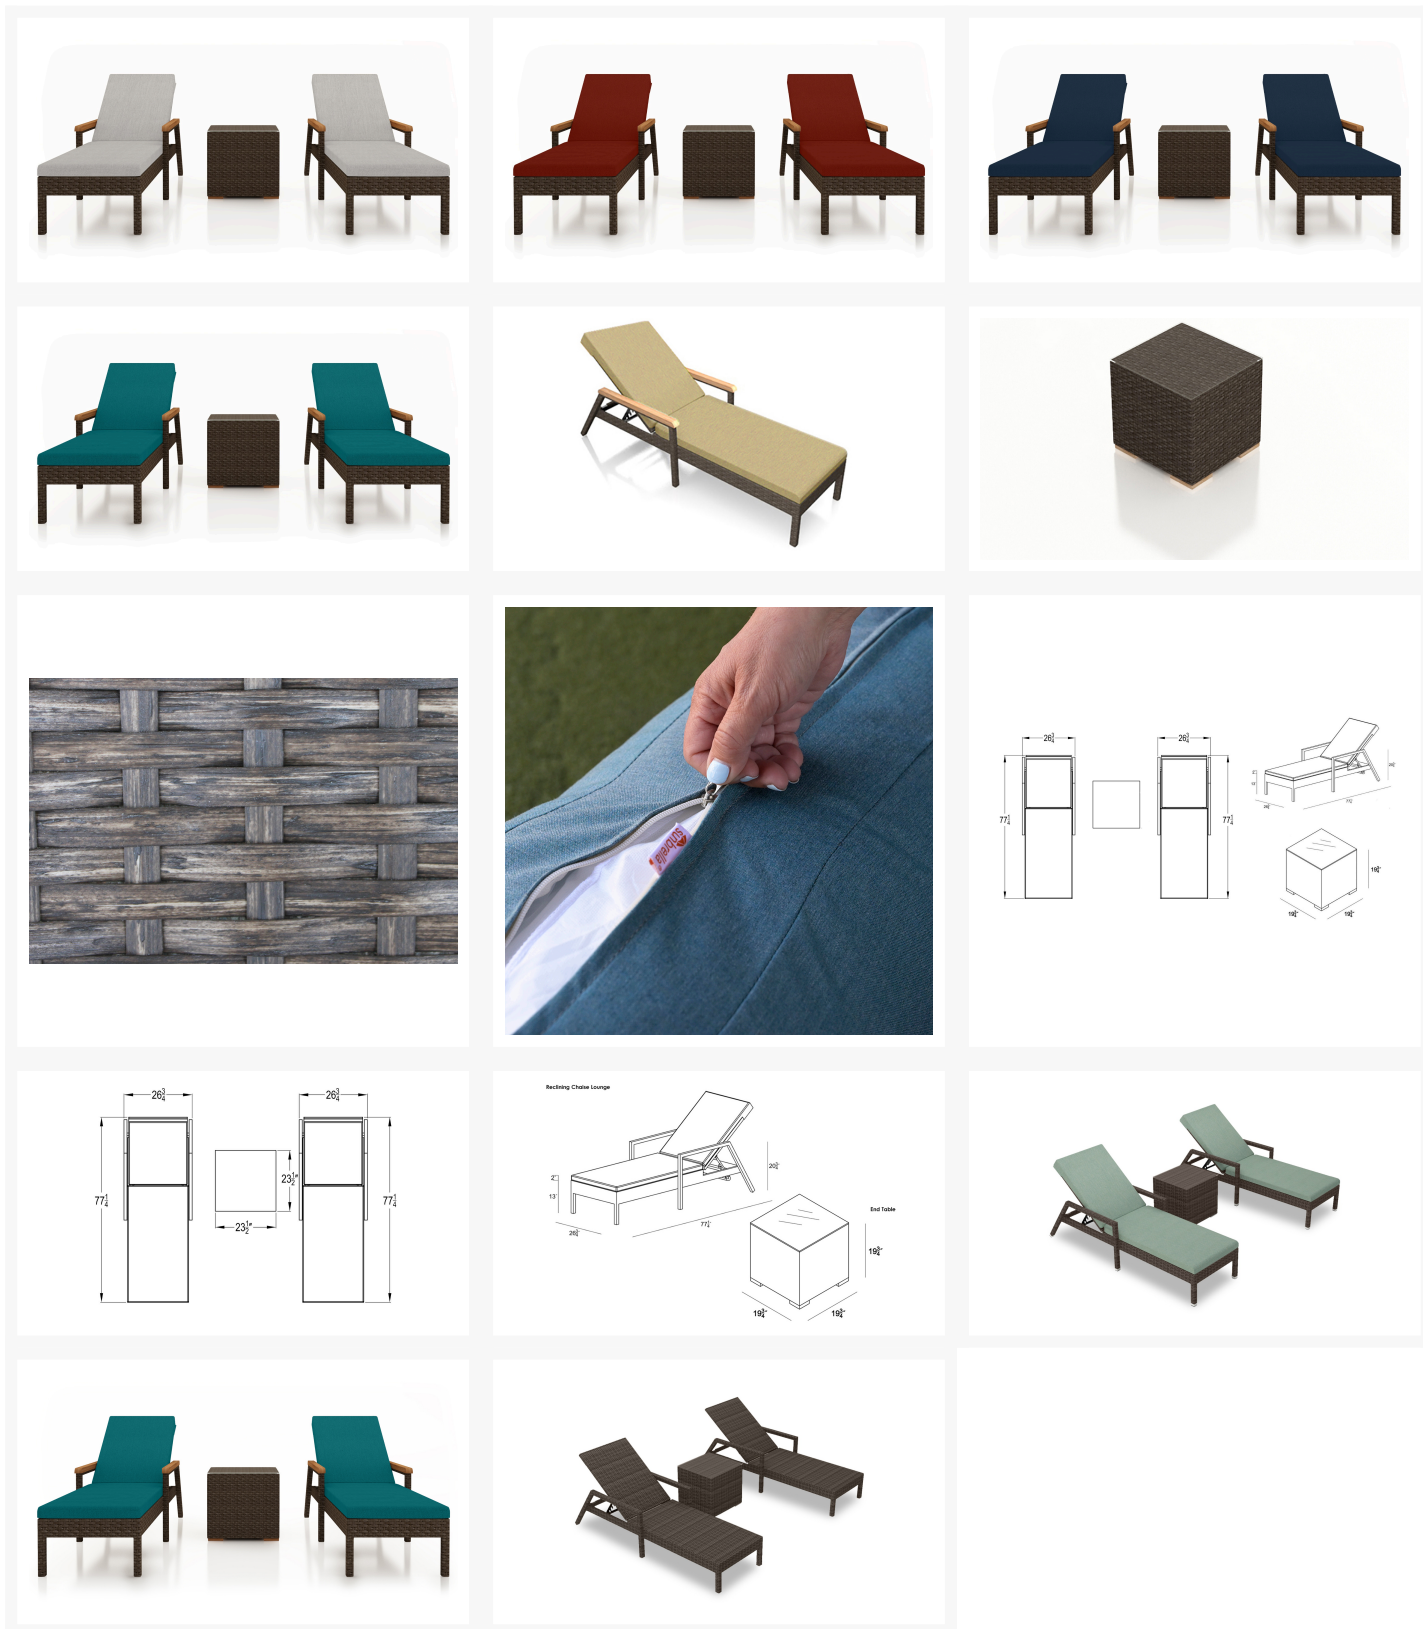

HARMONIA
LIVING

Arden 3 Piece Reclining Chaise Lounge Set HL-ARD-CH-3RCLS

Product Images

Description

Create your ideal poolside or mountain view deck with the Arden 3 Piece Reclining Chaise Lounge Set by Harmonia Living. This collection's modern style, eye-catching teak highlights and customizable functionality give it a unique visual appeal, while sturdy, all-weather construction ensures lasting performance across the seasons. The wicker is made with durable High-Density Polyethylene (HDPE) and finished in a beautifully textured Chestnut color, which gives it a natural feel. Its sturdy aluminum frame, triple reinforced seats and

fade resistant cushions are made to endure in any outdoor setting, rain or shine. The chaises recline fully up and down, allowing you to adjust it to your maximum comfort level. The end table is topped with extra strong tempered glass, a finishing touch that is ideal for frequent use. This set comes with 2 Chaise Lounges and 1 End Table, perfect for your patio or outdoor lounge.

Includes

- 2x Arden Reclining Chaise Lounges
- 2x Reclining Chaise Lounge Cushions
- 1x Arden End Table

Dimensions

- Chaise: 77.25"W x 26.75"D x 20.75"H (35lbs.)
- Seat Height (No Cushion): 13
- Seat Height (With Cushion): 15
- Back Height (Seat to Top): 27
- Arm Height: 20.75
- End Table: 19.75"W x 19.75"D x 19.75"H (23lbs.)

Features

- High-Density Polyethylene (HDPE) Wicker (Chestnut Finish) is all-weather, recyclable and resistant to fading or cracking.
- Thick gauge, powder-coated aluminum frames are lightweight, durable and corrosion resistant.
- Seat frames are triple reinforced for lasting durability.
- Includes plastic feet glides to help protect your deck or patio.
- No assembly required.
- Optional cushions are available in Sunbrella, Outdura and Revolution performance fabrics, which are distinctive, fade resistant and easy to clean. Cushions are made in the USA.
- Cushion cover comes with a zipper for easy removal.