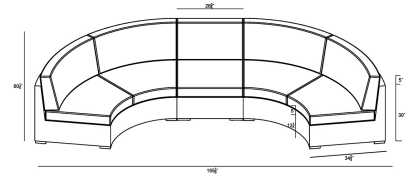

Description

Create the perfect outdoor gathering hotspot with the Arden 3 Piece Extended Curved Sectional Set by Harmonia Living. This collection's modern wicker design, clean edges and beautiful symmetry give it a unique visual appeal, while sturdy, all-weather construction ensures lasting performance across the seasons. The wicker is made with durable High-Density Polyethylene (HDPE) and finished in a beautifully textured Chestnut color, which gives it a natural feel. Its sturdy aluminum frame, triple reinforced seats and fade resistant cushions are made to endure in any outdoor setting, rain or shine. If you wish to order this set through Harmonia Living's Quick Ship program, make sure to select a Quick Ship (QS) fabric before checkout! All cushions are made in the USA from Sunbrella, Outdura, and Revolution performance fabrics which carry a 5 year fade warranty. This set comes with 2 Curved Loveseats and 1 Middle Section, perfect for use with a round fire pit or table.