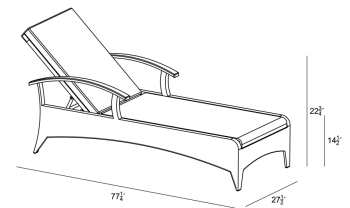

HARMONIA
LIVING

Arbor Reclining Chaise Lounge - Canvas Natural HL-AR-CB-RCL-CN

Product Images