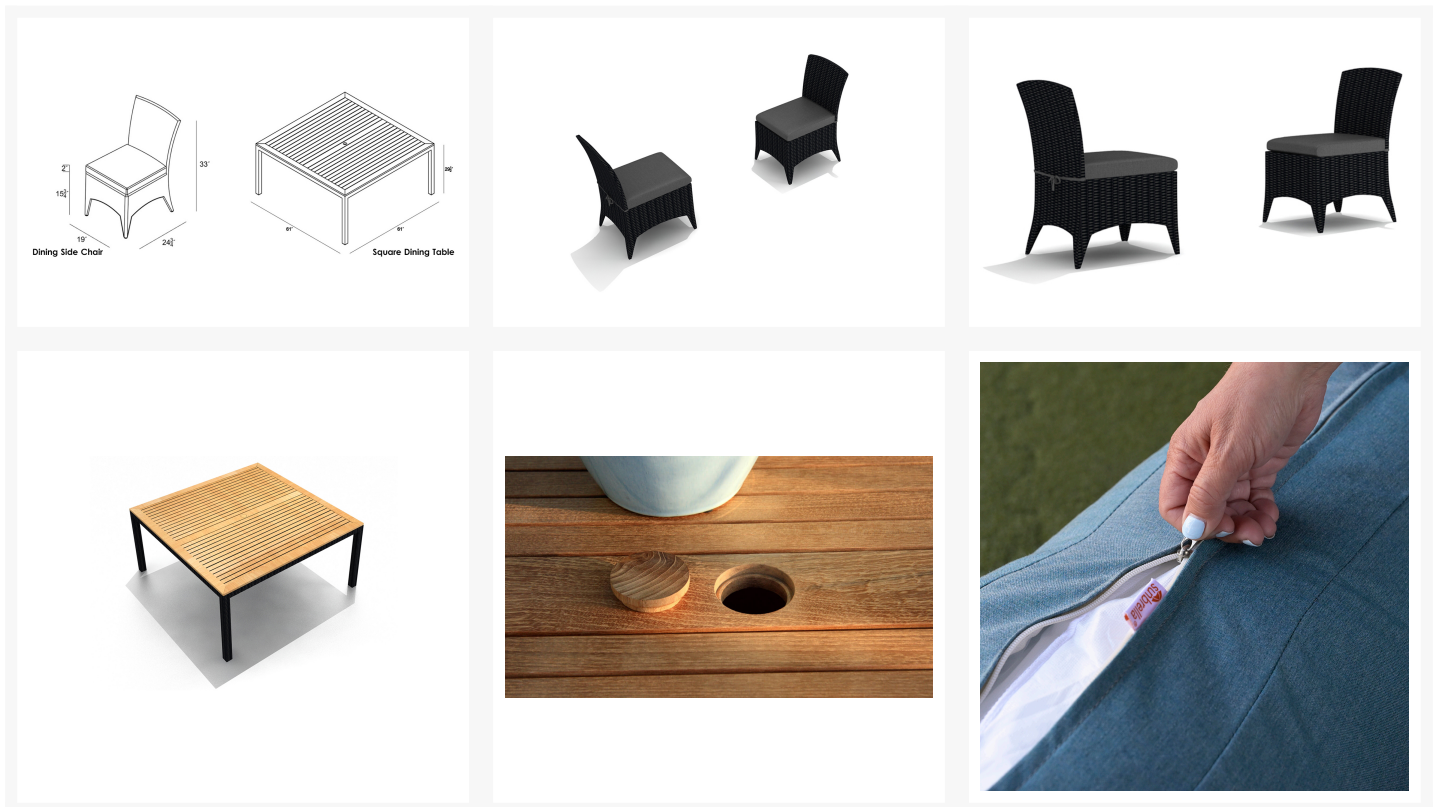

HARMONIA
LIVING

Arbor 9 Piece Square Dining Set - Canvas Charcoal HL-AR-CB-9SDS-CC

Product Images

Description

Dine in comfort and style with the Arbor 9 Piece Square Dining Set by Harmonia Living. This collection's gently flared edges, teak highlights and dark wicker finish give it a unique visual appeal, while sturdy, all-weather construction ensures lasting performance across the seasons. The wicker is made with durable High-Density Polyethylene (HDPE) and finished in a beautifully textured Coffee Bean color, which gives it a natural feel. Its Grade A teak table top has been kiln-dried, removing excess moisture to ensure it will not crack or warp. This set's sturdy aluminum frames, double reinforced seats and fade resistant cushions are made to endure in any outdoor setting, rain or shine. If you wish to order this set through Harmonia Living's Quick Ship program, make sure to select a Quick Ship (QS) fabric before checkout! All cushions are made in the USA from Sunbrella, Outdura, and Revolution performance fabrics which carry a 5 year fade warranty. This set comes with 8 Dining Side Chairs and 1 Square 8-Seater Table, perfect for your patio or outdoor lounge.