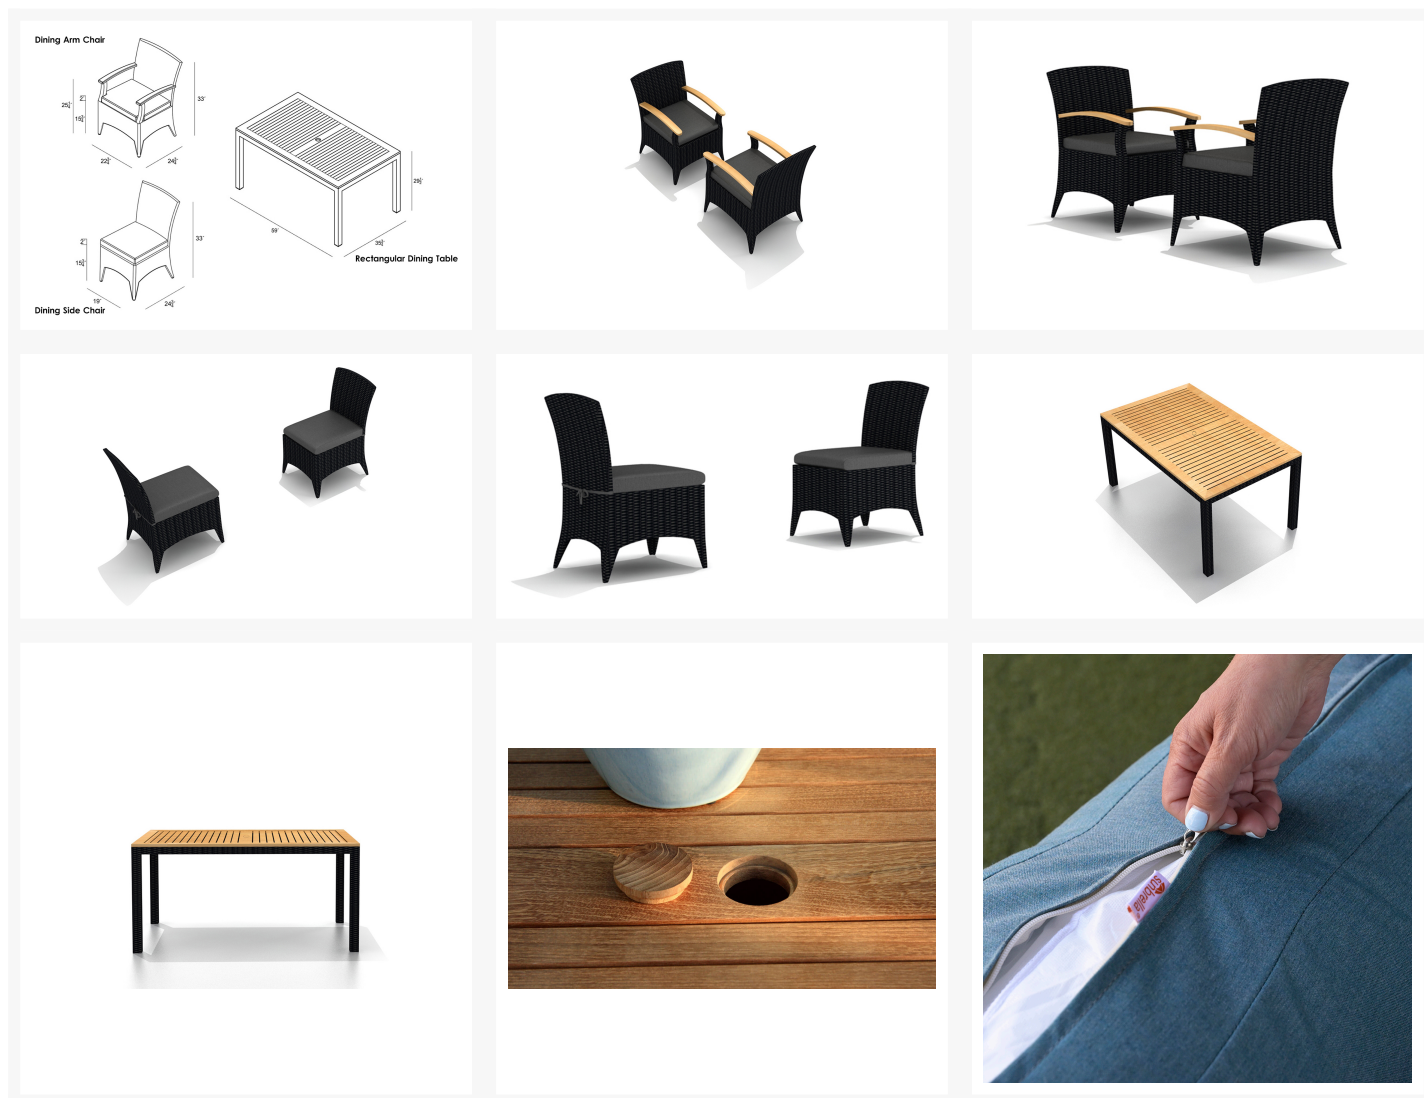

HARMONIA
LIVING

Arbor 7 Piece Dining Set - Canvas Charcoal HL-AR-CB-7DS-CC

Product Images

Description

Dine in comfort and style with the Arbor 7 Piece Dining Set by Harmonia Living. This collection's gently flared edges, teak highlights and dark wicker finish give it a unique visual appeal, while sturdy, all-weather construction ensures lasting performance across the seasons. The wicker is made with durable High-Density Polyethylene (HDPE) and finished in a beautifully textured Coffee Bean color, which gives it a natural feel. Its Grade A teak arms and table top have been kiln-dried, removing excess moisture to ensure they will not crack or warp. This set's sturdy aluminum frames, double reinforced seats and fade resistant cushions are made to endure in any outdoor setting, rain or shine. If you wish to order this set through Harmonia Living's Quick Ship program, make sure to select a Quick Ship (QS) fabric before checkout! All cushions are made in the USA from Sunbrella, Outdura, and Revolution performance fabrics which carry a 5 year fade warranty. This set comes with 4 Dining Side Chairs, 2 Dining Arm Chairs and 1 Rectangular 6-Seater Table, perfect for your patio or outdoor lounge.

Includes

- 1x Arbor 6-Seater Rectangular Dining Table
- 2x Arbor Dining Arm Chairs
- 4x Arbor Dining Side Chairs

Dimensions

- Dining Table: 59"W x 35.75"D x 29.5"H (60lbs.)
- Under Table Height: 26.5
- Dining Chair: 22.75"W x 24.75"D x 33"H (16lbs.)
- Seat Height (No Cushion): 16.25
- Seat Height (With Cushion): 19
- Back Height (Seat to Top): 17.25
- Arm Height: 25.5
- Dining Chair: 19"W x 24.75"D x 33"H (12lbs.)
- Seat Height (No Cushion): 16.25
- Seat Height (With Cushion): 19
- Back Height (Seat to Top): 17.25