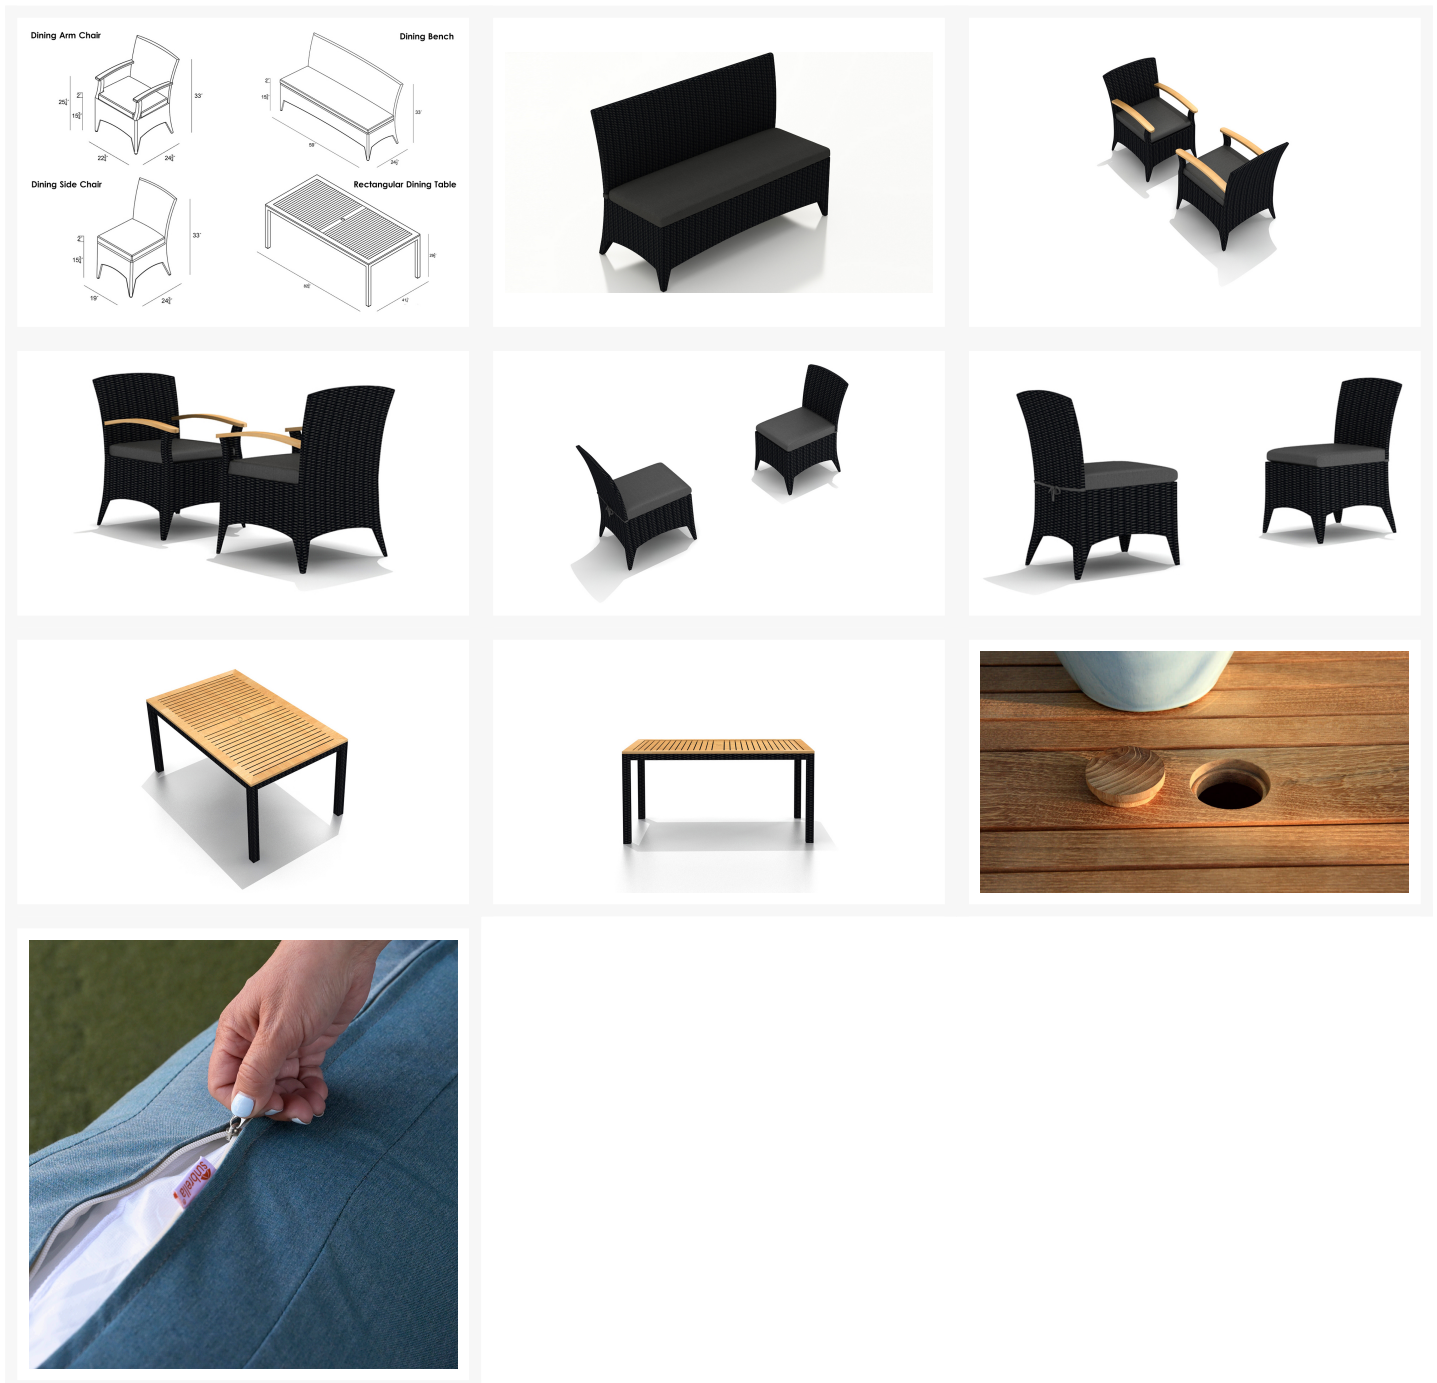

HARMONIA
LIVING

Arbor 7 Piece Bench Dining Set - Canvas Charcoal HL-AR-CB-7BDS-CC

Product Images

Description

Create the ultimate modern dining space outdoors with the Arbor 7 Piece Bench Dining Set by Harmonia Living. This collection's gently flared edges, teak highlights and dark wicker finish give it a unique visual appeal, while sturdy, all-weather construction ensures lasting performance across the seasons. The wicker is made with durable High-Density Polyethylene (HDPE) and finished in a beautifully textured Coffee Bean color, which gives it a natural feel. Its Grade A teak arms and table top have been kiln-dried, removing excess moisture to ensure they will not crack or warp. This set's sturdy aluminum frames, double reinforced seats and fade resistant cushions are made to endure in any outdoor setting, rain or shine. If you wish to order this set through Harmonia Living's Quick Ship program, make sure to select a Quick Ship (QS) fabric before checkout! All cushions are made in the USA from Sunbrella, Outdura, and Revolution performance fabrics which carry a 5 year fade warranty. This set comes with 3 Dining Side Chairs, 2 Dining Arm Chairs, 1 Dining Bench and 1 Rectangular 8-Seater Table, perfect for your patio or outdoor lounge.

Includes

- 1x Arbor 8-Seater Rectangular Dining Table
- 2x Arbor Dining Arm Chairs
- 3x Arbor Dining Side Chairs
- 1x Arbor 3-Seater Dining Bench

Dimensions

- Dining Table: 82.75"W x 41.25"D x 29.5"H (76lbs.)
- Under Table Height: 26.5
- Dining Chair: 22.75"W x 24.75"D x 33"H (16lbs.)
- Seat Height (No Cushion): 16.25
- Seat Height (With Cushion): 19
- Back Height (Seat to Top): 17.25
- Arm Height: 25.5
- Dining Chair: 19"W x 24.75"D x 33"H (12lbs.)
- Seat Height (No Cushion): 16.25
- Seat Height (With Cushion): 19
- Back Height (Seat to Top): 17.25
- Bench: 59"W x 24.5"D x 33"H (25lbs.)
- Seat Height (No Cushion): 15.75
- Seat Height (With Cushion): 17.75
- Back Height (Seat to Top): 15.25